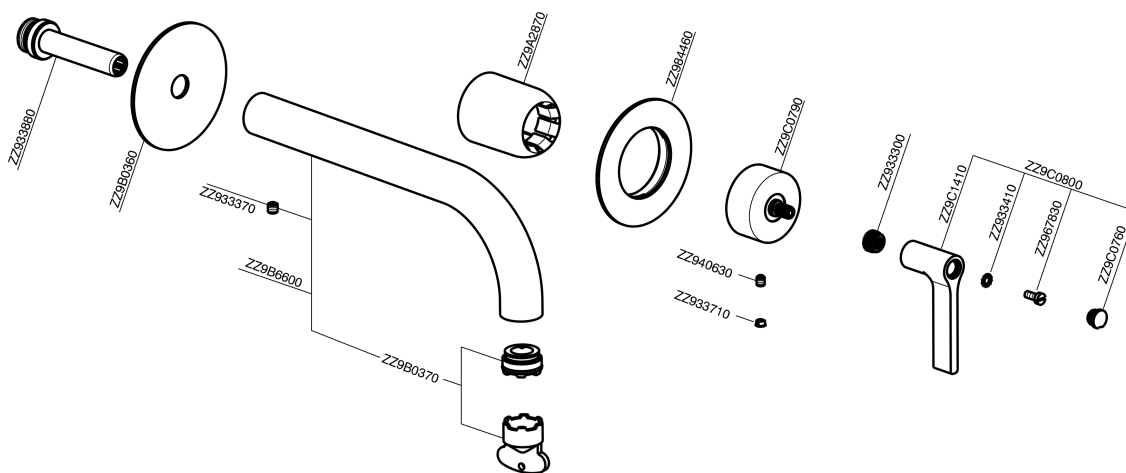

Exposed part for single lever washbasin valve GRACE_GC005511

GC005511

<https://en.cisal.it/exposed-part-for-single-lever-washbasin-valve-grace-gc005511>

2026-06-13