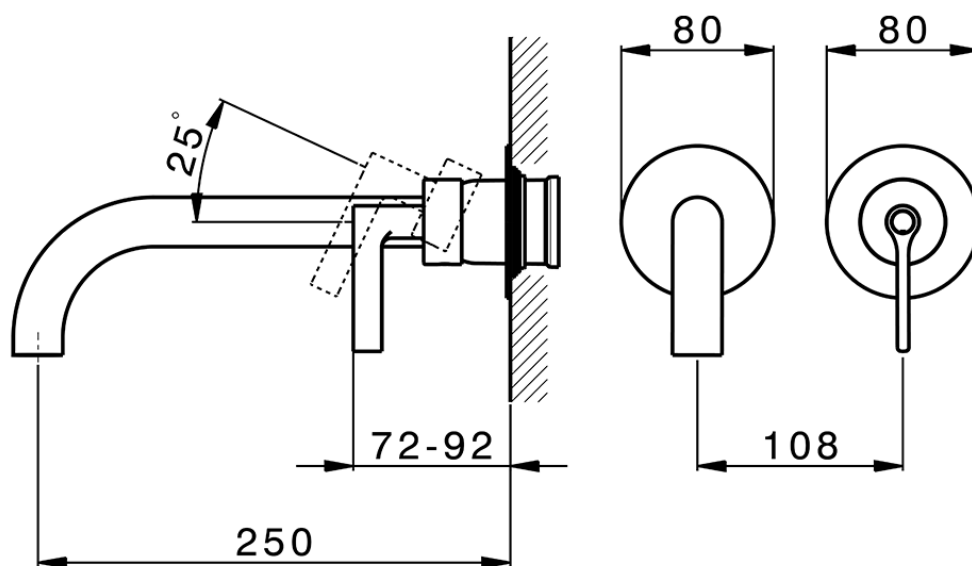

Exposed part for single lever washbasin valve GRACE_GC005511

GC005511

<https://en.cisal.it/exposed-part-for-single-lever-washbasin-valve-grace-gc005511>

2026-06-13