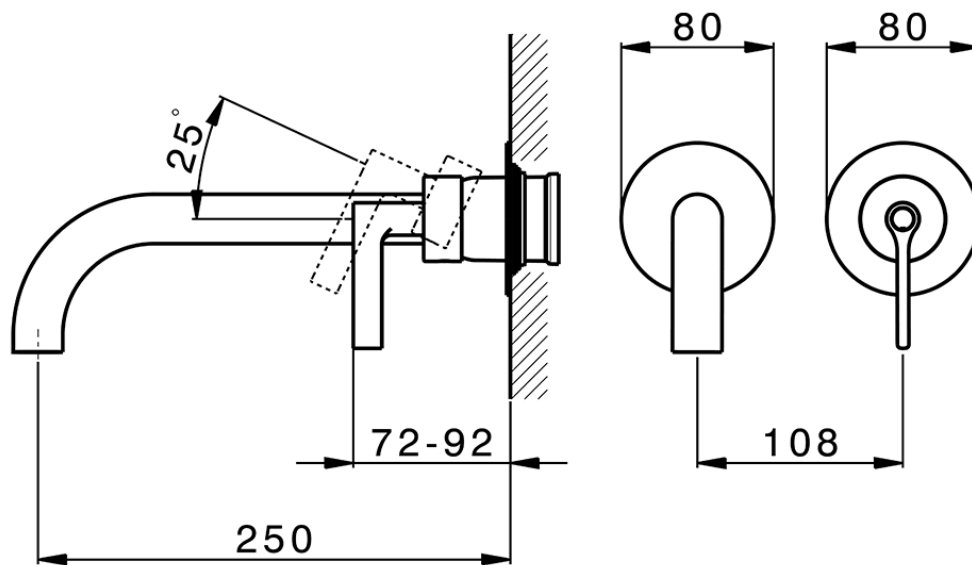

Exposed part for single lever washbasin valve GRACE_GC005511

GC005511

<https://en.cisal.it/exposed-part-for-single-lever-washbasin-valve-grace-gc005511>

2026-05-17