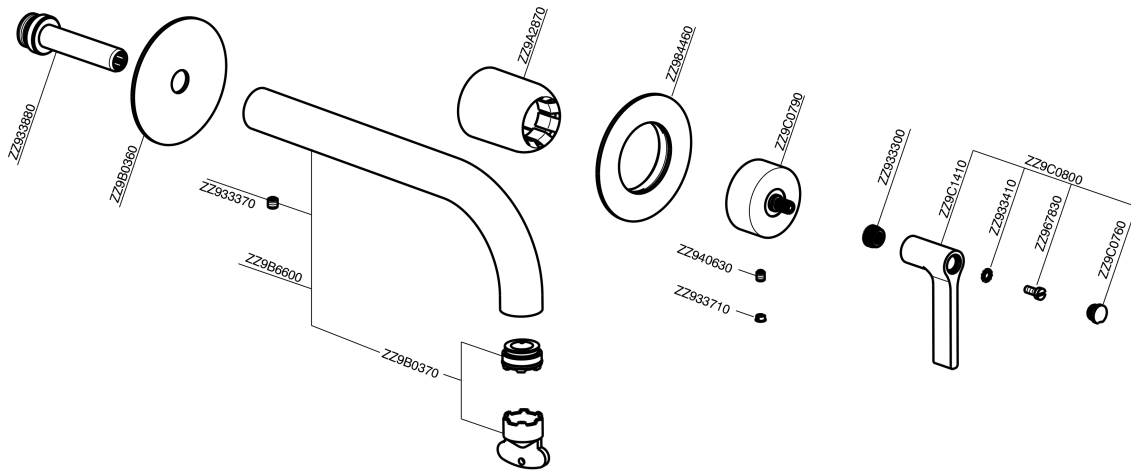

Exposed part for single lever washbasin valve GRACE_GC005511

MODEL **GC005511**

Exposed part for single lever washbasin valve, without concealed part, spout L.250 mm, for item Easy-Box ZA002450-ZA025510

Installation **Concealed**
 Required concealed parts **ZA002450**

Exposed part for single lever washbasin valve GRACE_GC005511

GC005511

<https://en.cisal.it/exposed-part-for-single-lever-washbasin-valve-grace-gc005511>