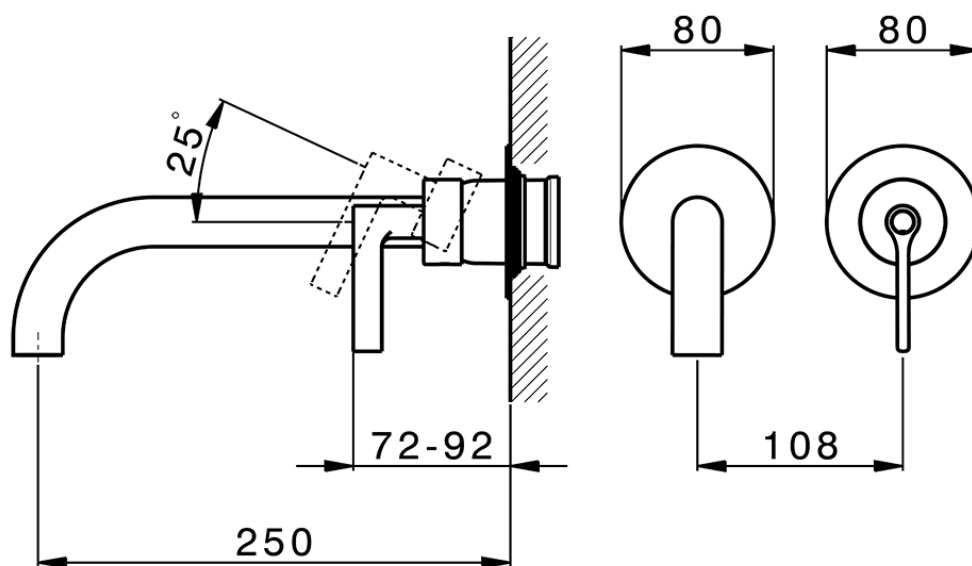

Exposed part for single lever washbasin valve GRACE_GC005511

GC005511

<https://en.cisal.it/exposed-part-for-single-lever-washbasin-valve-grace-gc005511>

2026-06-14