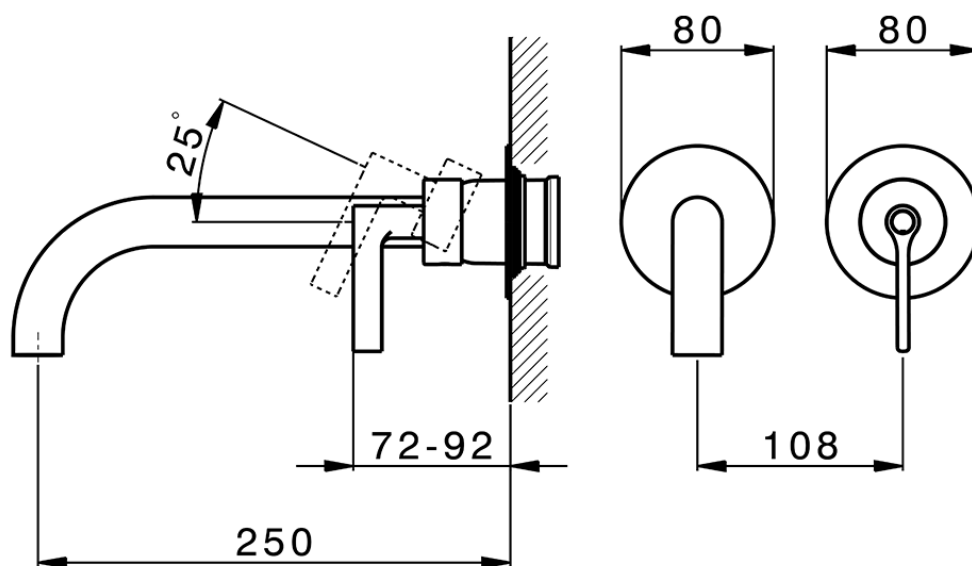

**Exposed part for single lever washbasin valve GRACE\_GC005511**

GC005511

<https://en.cisal.it/exposed-part-for-single-lever-washbasin-valve-grace-gc005511>

2026-04-06