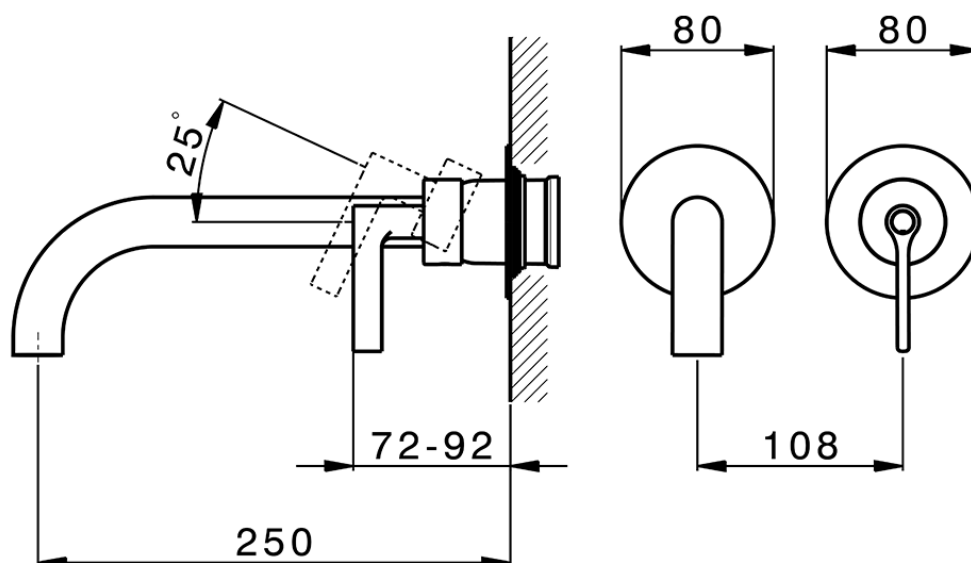

Exposed part for single lever washbasin valve GRACE_GC005511

GC005511

<https://en.cisal.it/exposed-part-for-single-lever-washbasin-valve-grace-gc005511>

2026-04-26