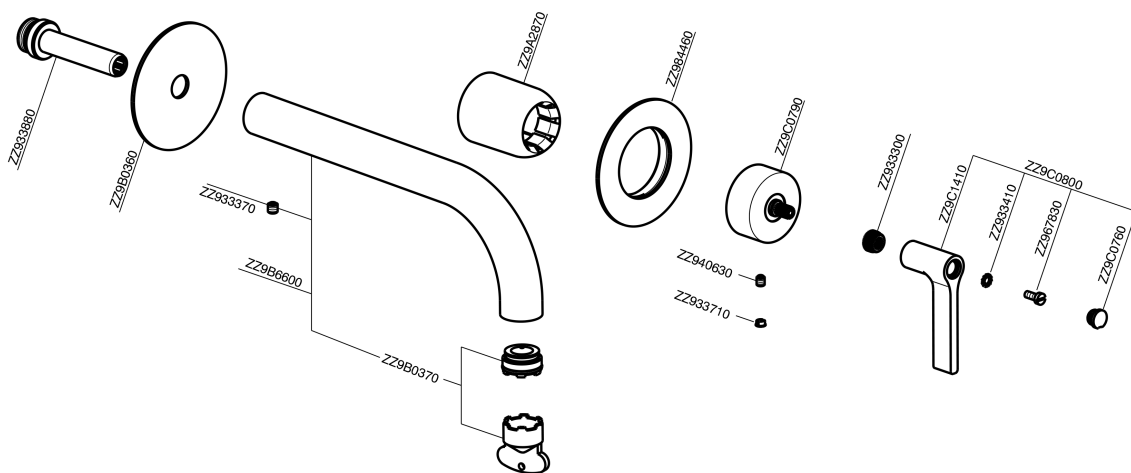

## Exposed part for single lever washbasin valve GRACE\_GC005511

MODEL **GC005511**

Exposed part for single lever washbasin valve, without concealed part, spout L.250 mm, for item Easy-Box ZA002450-ZA025510

### CHARACTERISTICS

Installation **Concealed**  
 Required concealed parts **ZA002450**

## Exposed part for single lever washbasin valve GRACE\_GC005511

GC005511

<https://en.cisal.it/exposed-part-for-single-lever-washbasin-valve-grace-gc005511>

2026-04-06