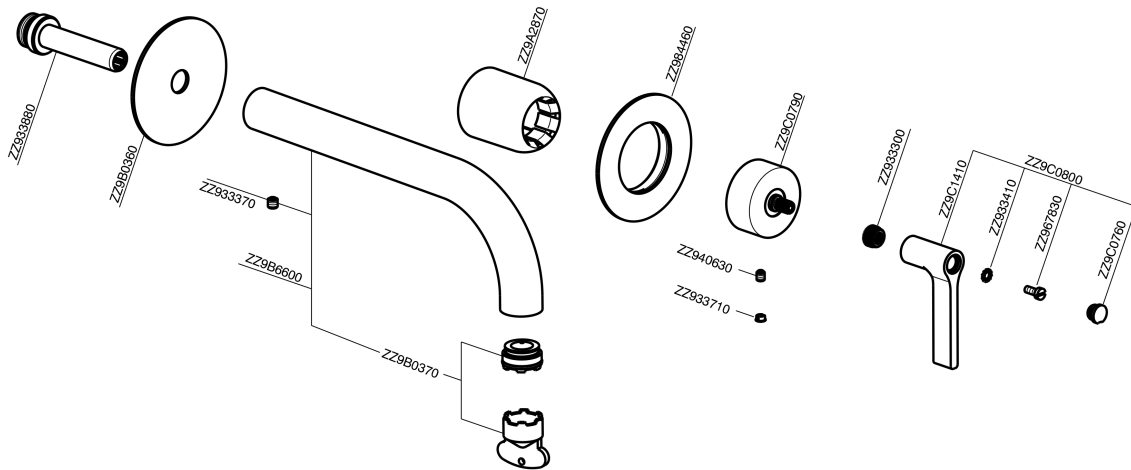

Exposed part for single lever washbasin valve GRACE_GC005511

GC005511

<https://en.cisal.it/exposed-part-for-single-lever-washbasin-valve-grace-gc005511>

2026-04-26