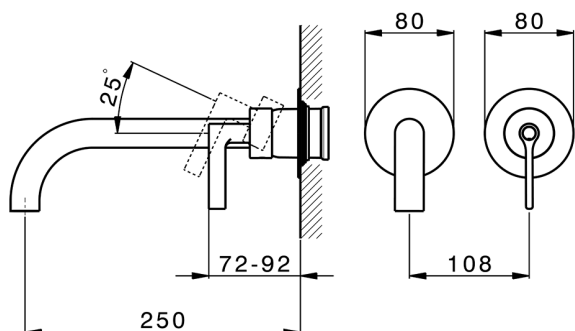

CHARACTERISTICS

Installation **Concealed**
Required concealed parts **ZA002450**