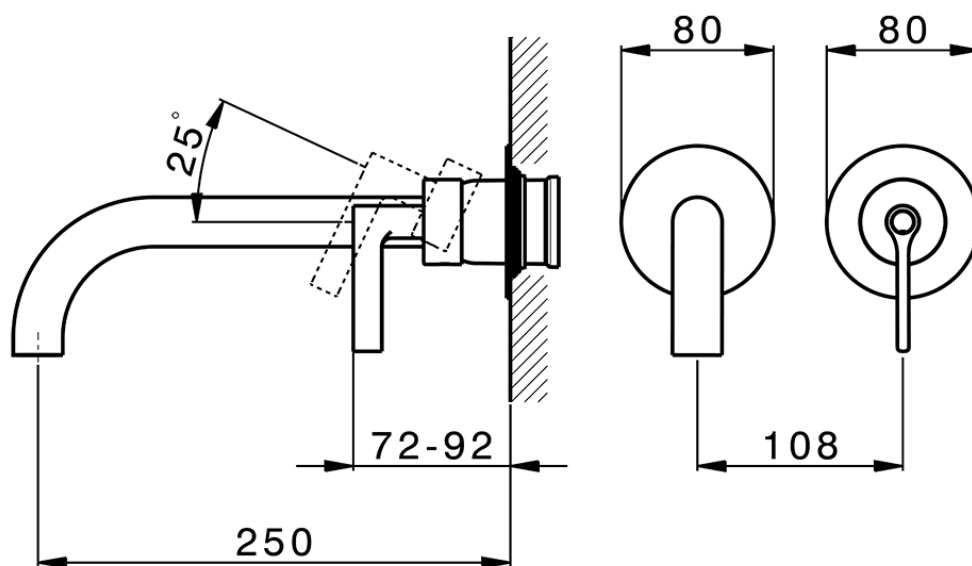

Exposed part for single lever washbasin valve GRACE_GC005511

GC005511

<https://en.cisal.it/exposed-part-for-single-lever-washbasin-valve-grace-gc005511>

2026-04-06