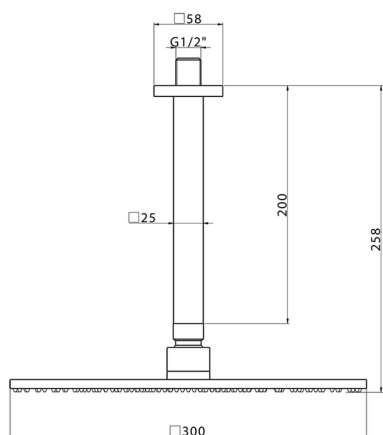

Ceiling shower arm with showerhead WELLNESS_DS013740

MODEL **DS013740**

Ceiling shower arm with showerhead, 300x300 mm 8 mm thick BRASS square showerhead, 200 mm shower arm

AVAILABLE FINISHINGS

CHARACTERISTICS