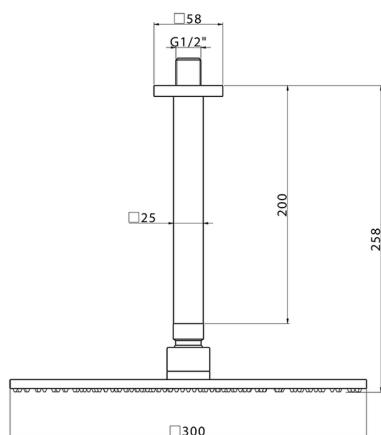

2026-05-17