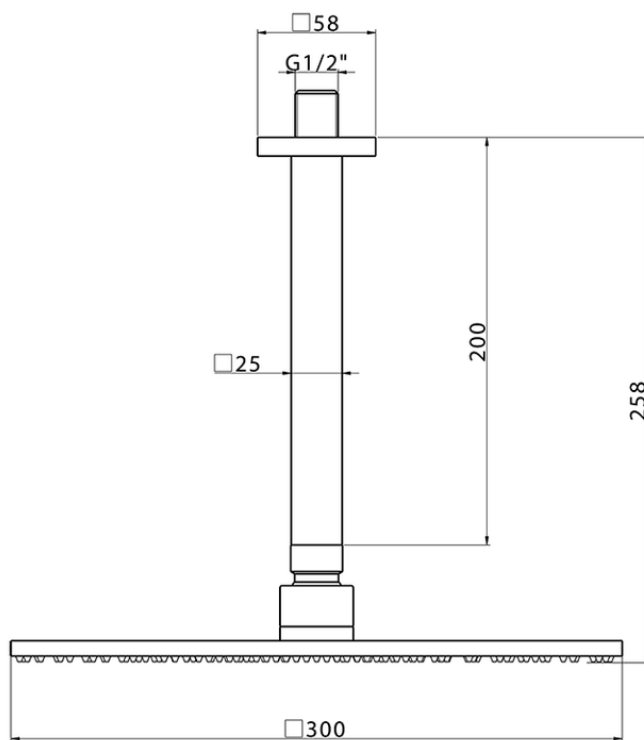

Ceiling shower arm with showerhead WELLNESS_DS013740

DS013740

<https://en.cisal.it/ceiling-shower-arm-with-showerhead-wellness-ds013740>

2026-04-06