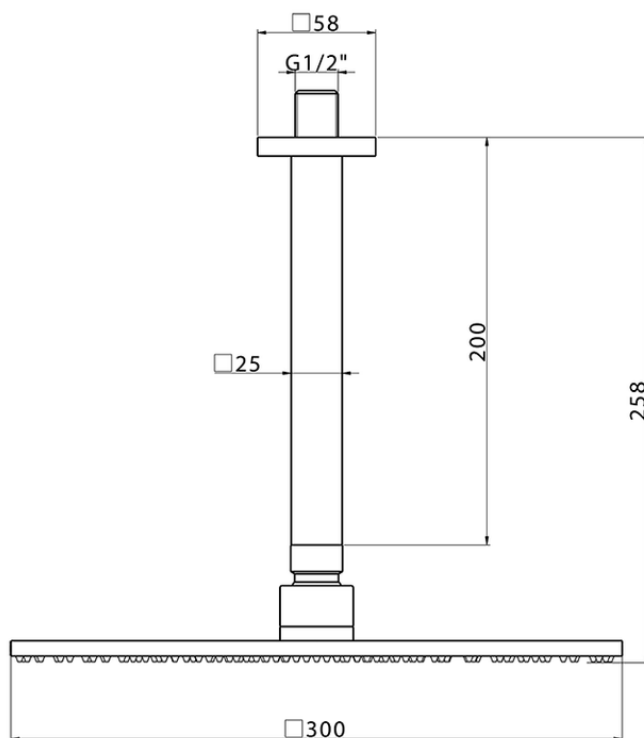

Ceiling shower arm with showerhead WELLNESS_DS013740

DS013740

<https://en.cisal.it/ceiling-shower-arm-with-showerhead-wellness-ds013740>

2026-04-26