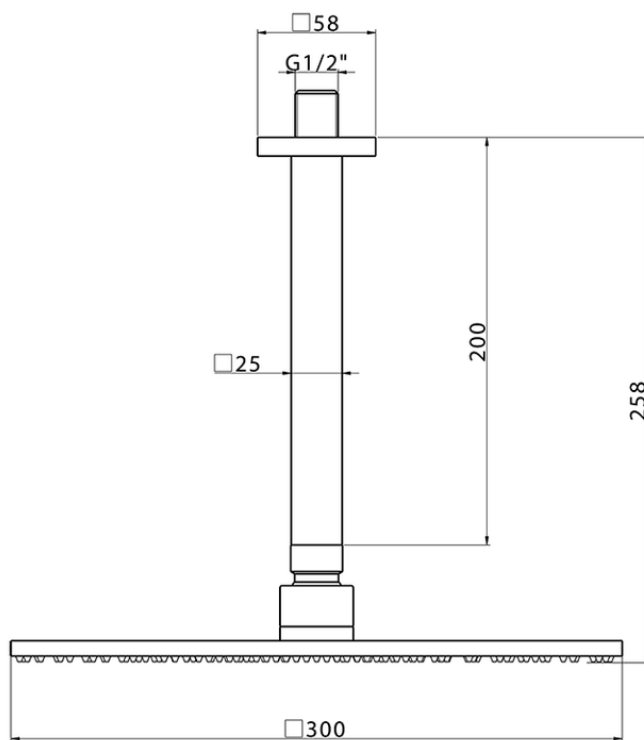

Ceiling shower arm with showerhead WELLNESS_DS013740

DS013740

<https://en.cisal.it/ceiling-shower-arm-with-showerhead-wellness-ds013740>

2026-05-17