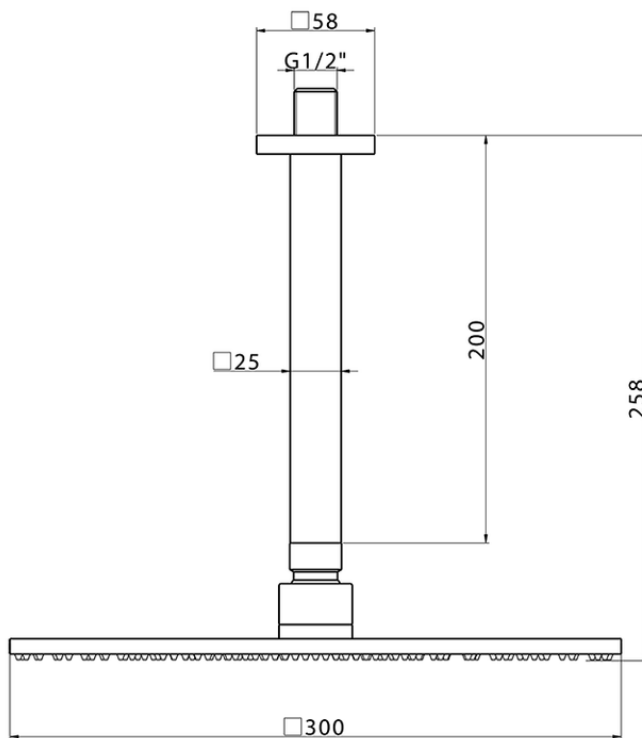

**Ceiling shower arm with showerhead WELLNESS\_DS013740**

DS013740

<https://en.cisal.it/ceiling-shower-arm-with-showerhead-wellness-ds013740>

2026-04-26