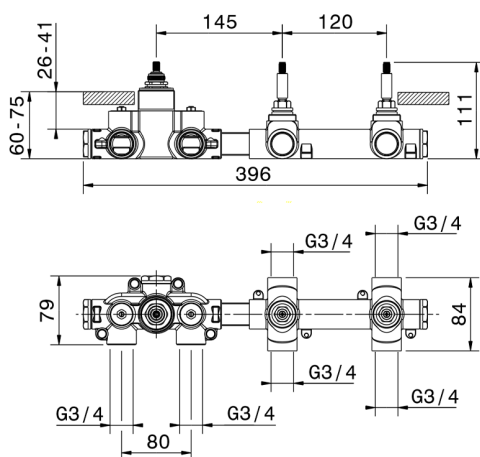

## 2 Function Concealed Thermostatic Valve CONCEALED\_ZA00R200

MODEL **ZA00R200**

2 Function Concealed Thermostatic Valve

AVAILABLE FINISHINGS

CHARACTERISTICS

Concealed **1**  
 Cartridge Spare Parts **23.51A.HF**  
**HF Thermostatic Valve**