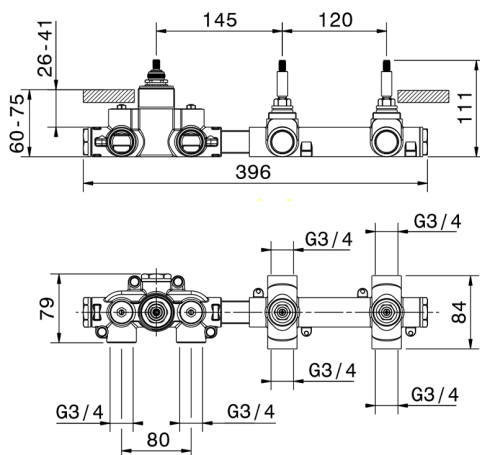

## 2 Function Concealed Thermostatic Valve CONCEALED\_ZA00R200

MODEL **ZA00R200**

2 Function Concealed Thermostatic Valve

AVAILABLE FINISHINGS

CHARACTERISTICS

Concealed **1**  
 Cartridge Spare Parts **23.51A.HF**  
**HF Thermostatic Valve**