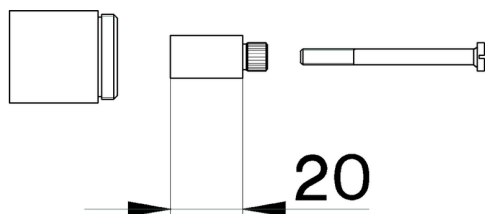

Extension COMPONENTS_ZA000330

MODEL **ZA000330**

Extension,for concealed valves art.AC00031

AVAILABLE FINISHINGS

21 21 Chrome

27 27 Old Bronze

CHARACTERISTICS

2026-04-08