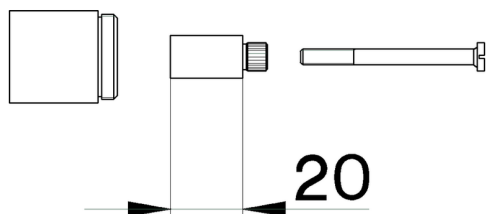

Extension COMPONENTS_ZA000330

MODEL **ZA000330**

Extension,for concealed valves art.AC00031

AVAILABLE FINISHINGS

21 21 Chrome

27 27 Old Bronze

CHARACTERISTICS

2026-06-08