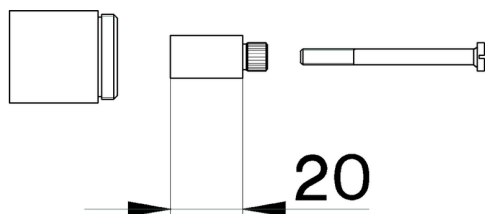

Extension COMPONENTS_ZA000330

MODEL **ZA000330**

Extension,for concealed valves art.AC00031

AVAILABLE FINISHINGS

21 21 Chrome

27 27 Old Bronze

CHARACTERISTICS

2026-05-19