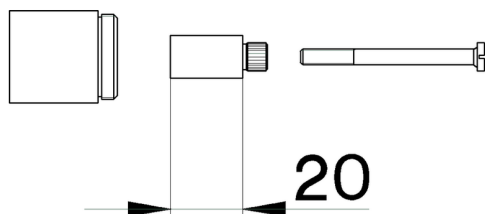

Extension COMPONENTS_ZA000330

MODEL **ZA000330**

Extension,for concealed valves art.AC00031

AVAILABLE FINISHINGS

21 21 Chrome

27 27 Old Bronze

CHARACTERISTICS

2026-04-28