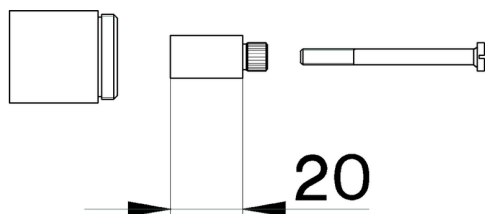

Extension COMPONENTS_ZA000330

MODEL **ZA000330**

Extension,for concealed valves art.AC00031

AVAILABLE FINISHINGS

21 21 Chrome

27 27 Old Bronze

CHARACTERISTICS

2026-06-13