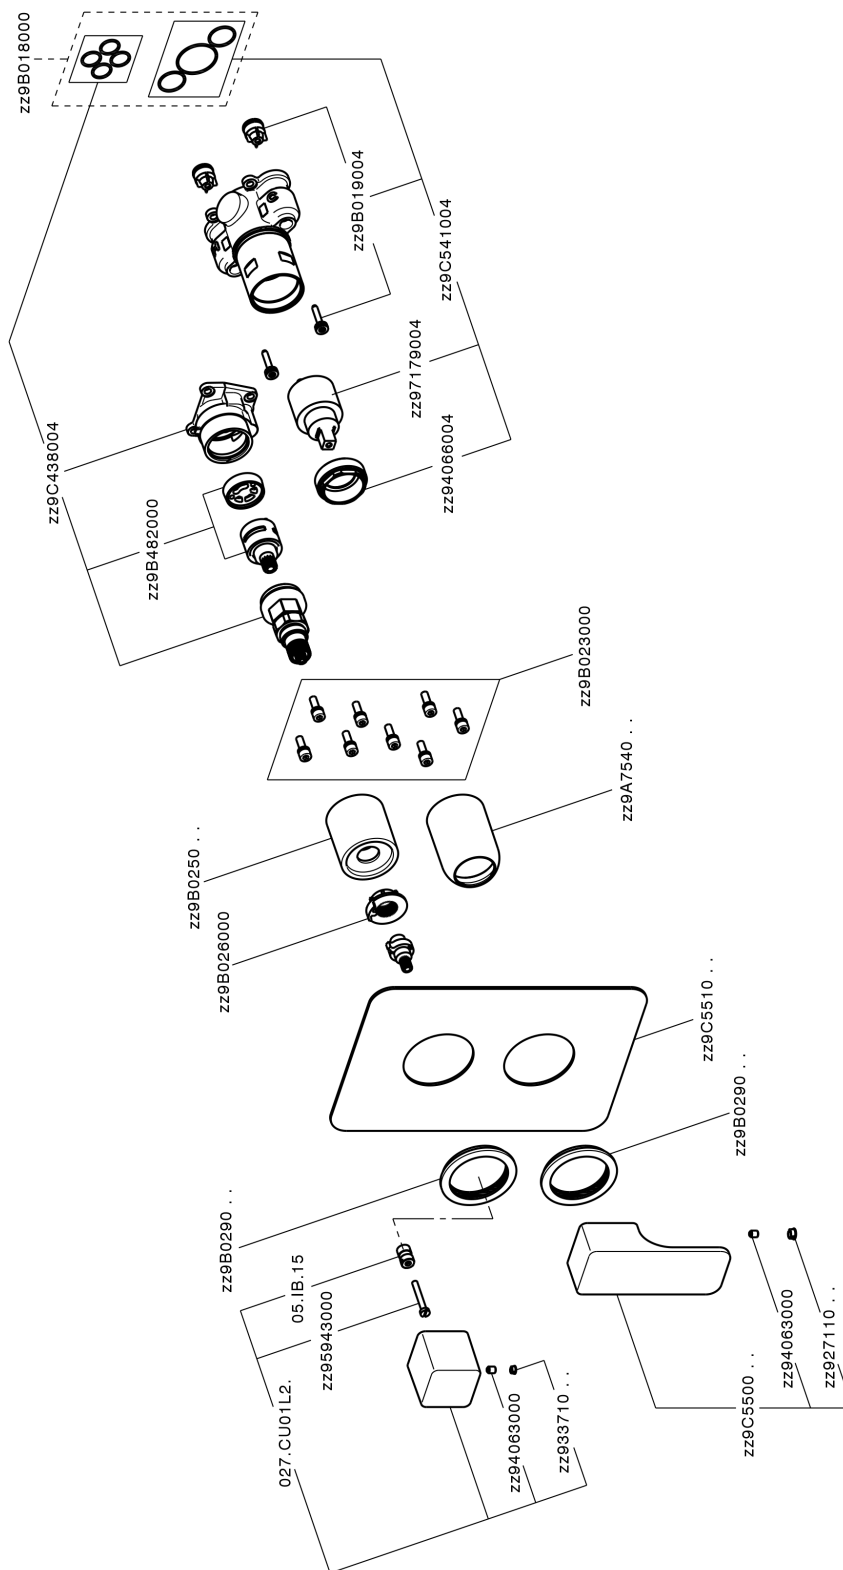

Exposed part for Single Lever One Box Valve CUBIC_CU0BM030

CU0BM030

<https://en.cisal.it/exposed-part-for-single-lever-one-box-valve-cubic-cu0bm030>

One Box Universal Concealed Part ONE BOX_ZA00B031

ZA00B031

<https://en.cisal.it/one-box-universal-concealed-part-one-box-za00b031>

One Box Universal Concealed Part ONE BOX_ZA00B030

ZA00B030

<https://en.cisal.it/one-box-universal-concealed-part-one-box-za00b030>

2026-04-05