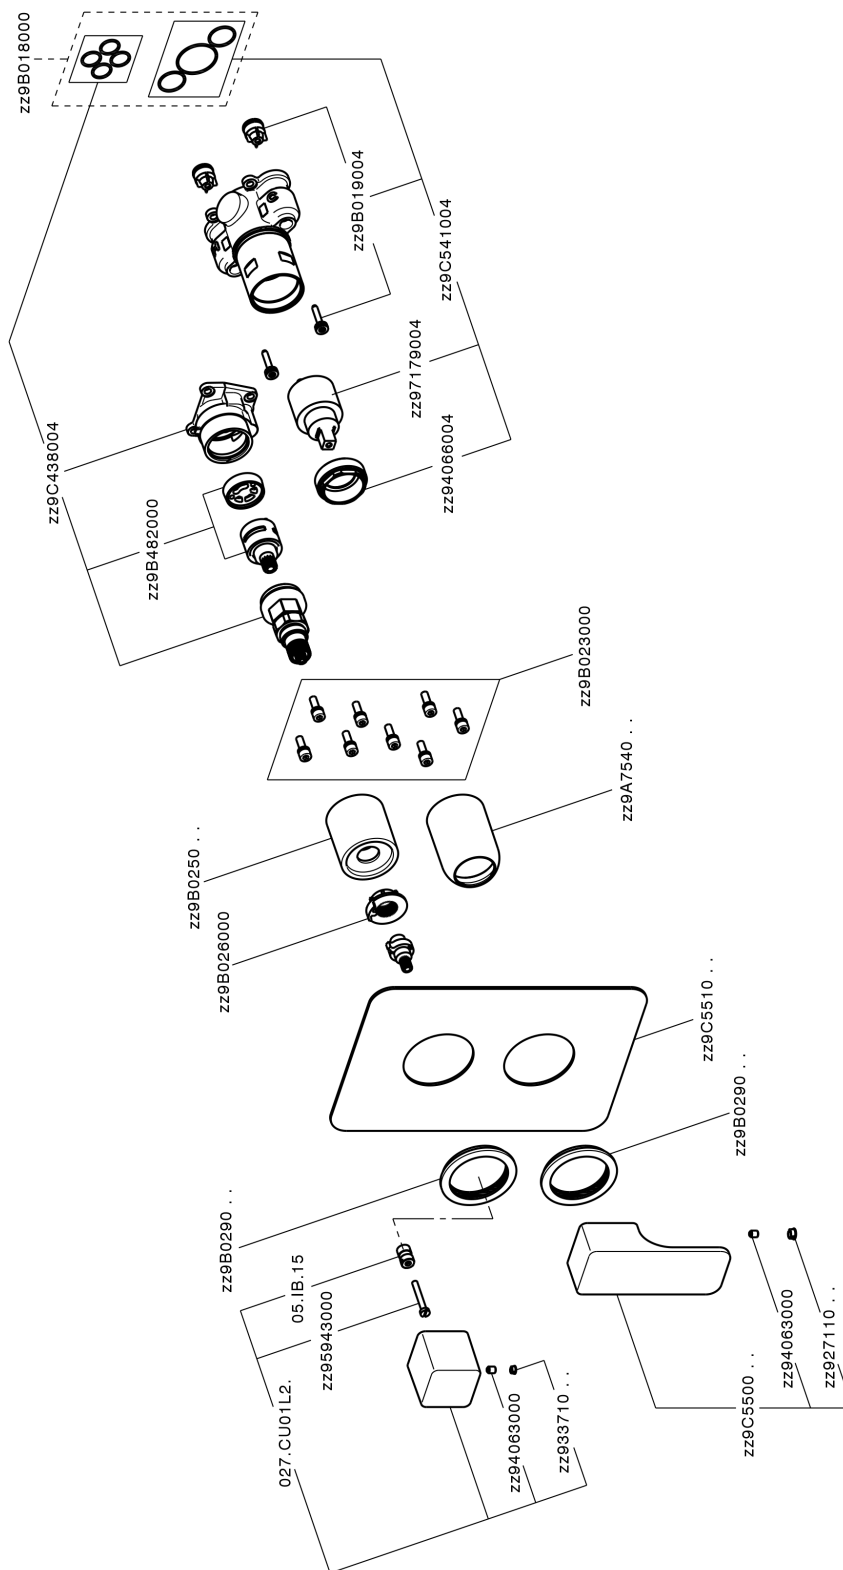

Exposed part for Single Lever One Box Valve CUBIC_CU0BM030

CU0BM030

<https://en.cisal.it/exposed-part-for-single-lever-one-box-valve-cubic-cu0bm030>

One Box Universal Concealed Part ONE BOX_ZA00B031

ZA00B031

<https://en.cisal.it/one-box-universal-concealed-part-one-box-za00b031>

One Box Universal Concealed Part ONE BOX_ZA00B030

ZA00B030

<https://en.cisal.it/one-box-universal-concealed-part-one-box-za00b030>

2026-06-14