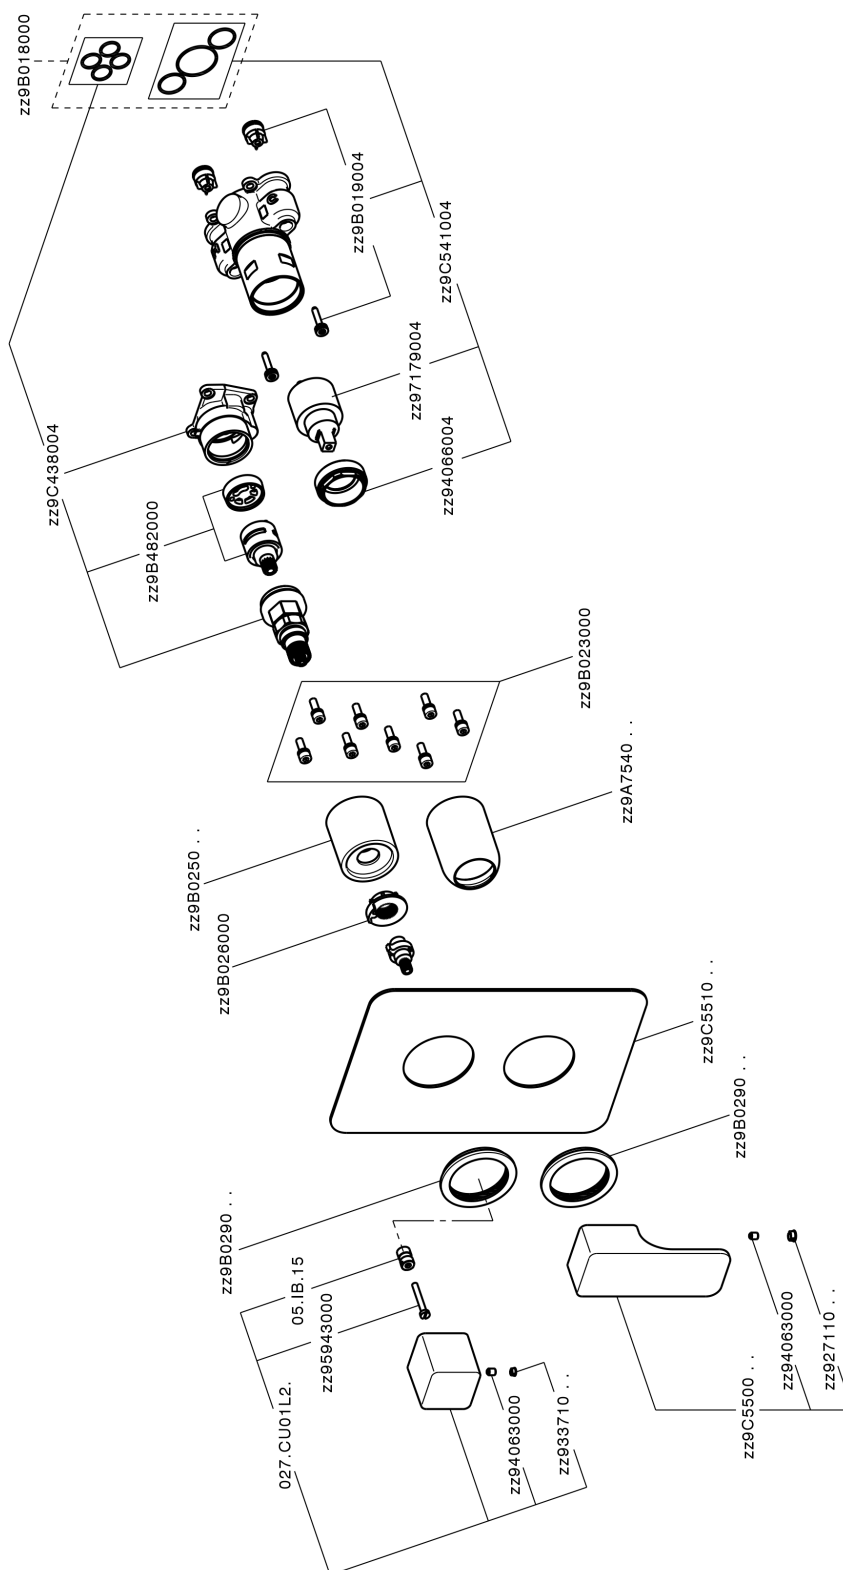

Exposed part for Single Lever One Box Valve CUBIC_CU0BM030

CU0BM030

<https://en.cisal.it/exposed-part-for-single-lever-one-box-valve-cubic-cu0bm030>

One Box Universal Concealed Part ONE BOX_ZA00B031

ZA00B031

<https://en.cisal.it/one-box-universal-concealed-part-one-box-za00b031>

One Box Universal Concealed Part ONE BOX_ZA00B030

ZA00B030

<https://en.cisal.it/one-box-universal-concealed-part-one-box-za00b030>

2026-06-13