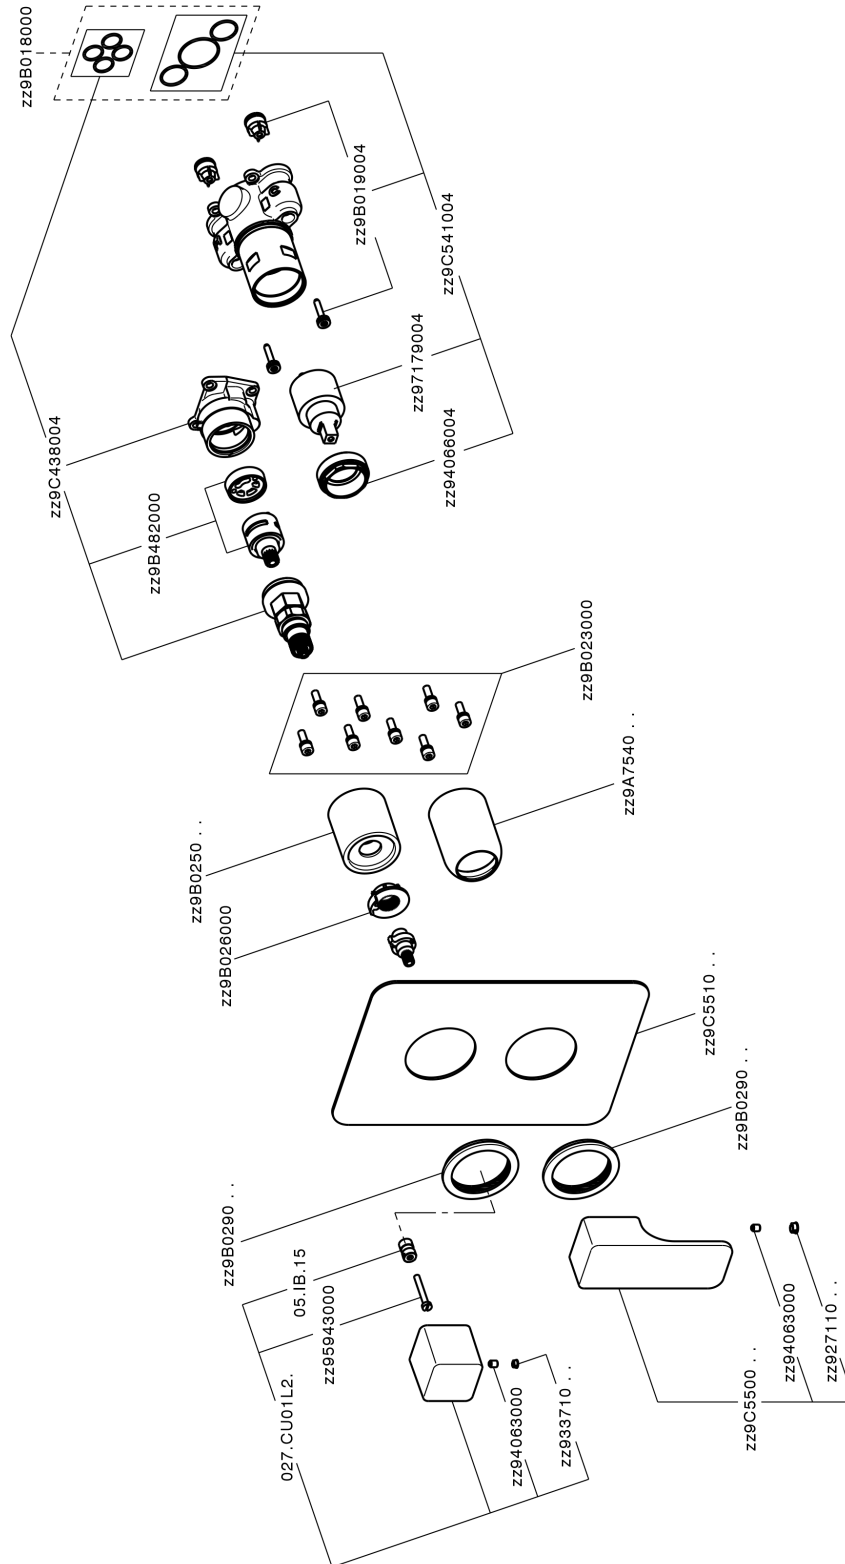

Exposed part for Single Lever One Box Valve CUBIC_CU0BM030

CU0BM030

<https://en.cisal.it/exposed-part-for-single-lever-one-box-valve-cubic-cu0bm030>

One Box Universal Concealed Part ONE BOX_ZA00B031

ZA00B031

<https://en.cisal.it/one-box-universal-concealed-part-one-box-za00b031>

One Box Universal Concealed Part ONE BOX_ZA00B030

ZA00B030

<https://en.cisal.it/one-box-universal-concealed-part-one-box-za00b030>

2026-04-04