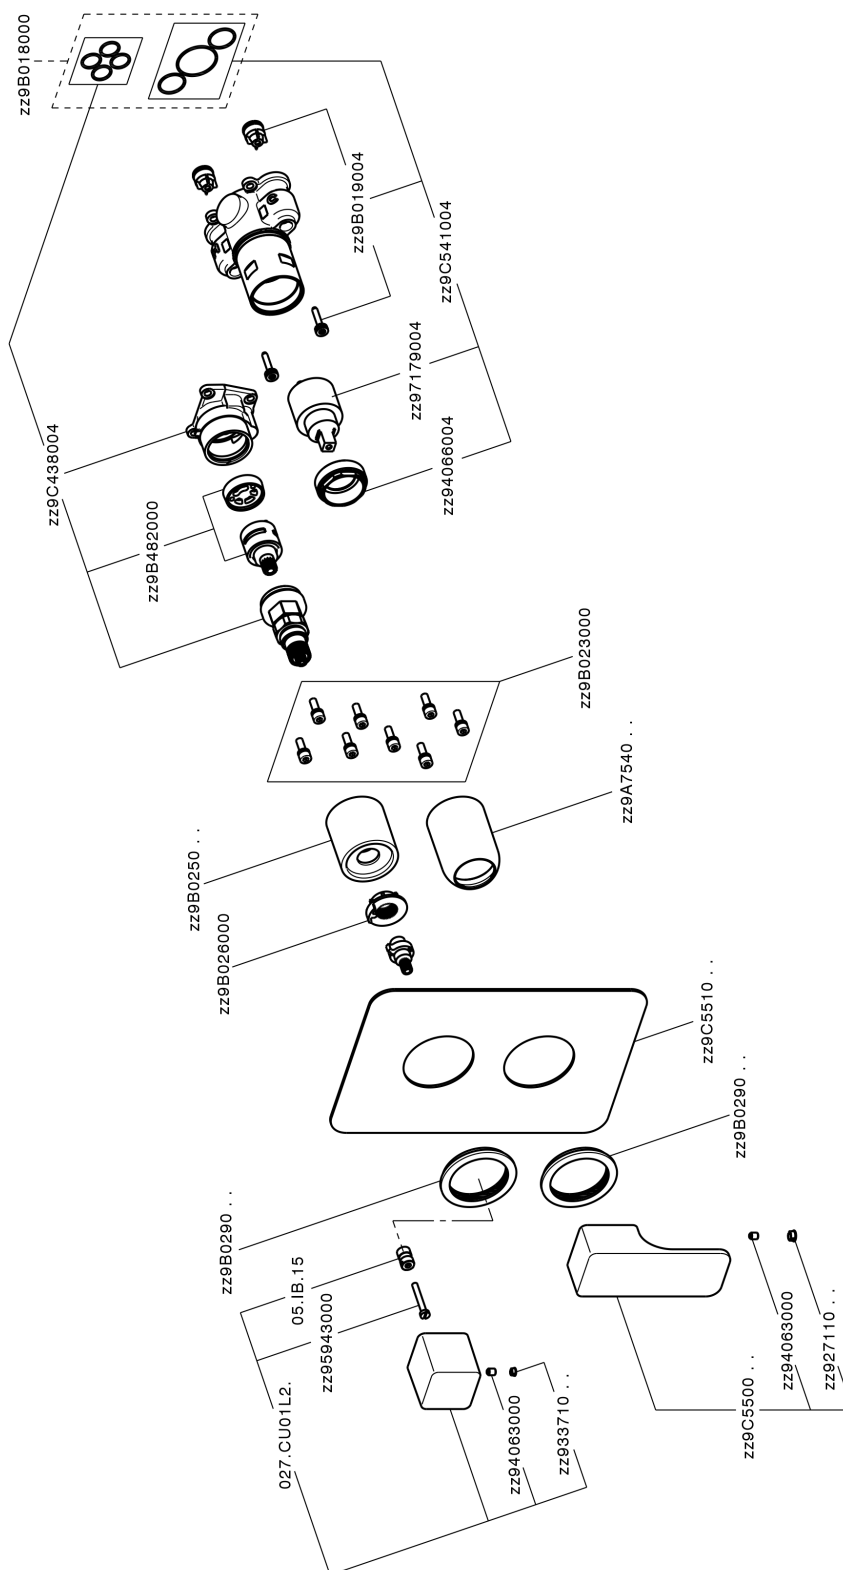

Exposed part for Single Lever One Box Valve CUBIC_CU0BM030

CU0BM030

<https://en.cisal.it/exposed-part-for-single-lever-one-box-valve-cubic-cu0bm030>

One Box Universal Concealed Part ONE BOX_ZA00B031

ZA00B031

<https://en.cisal.it/one-box-universal-concealed-part-one-box-za00b031>

One Box Universal Concealed Part ONE BOX_ZA00B030

ZA00B030

<https://en.cisal.it/one-box-universal-concealed-part-one-box-za00b030>

2026-04-05