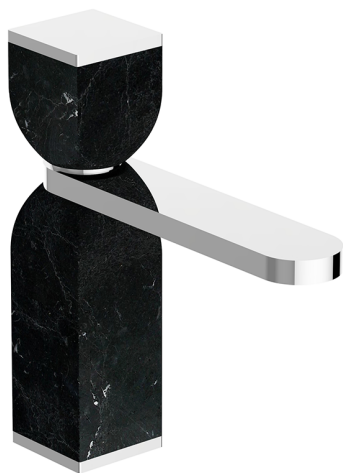

## Single lever 'large' washbasin mixer HI-RISE\_RM000494

MODEL **RM000494**

Single lever 'large' washbasin mixer, with 1"1/4 automatic pop up waste, G.3/8" stainless steel flexible hoses, body and handle in marble

### AVAILABLE FINISHINGS

- 
**7S** 7S White Carrara Marble/Brushed Gold
- 
**7X** 7X White Carrara Marble/Brushed Nickel
- 
**7Y** 7Y Carrara Marble/Chrome
- 
**8A** 8A Marquinia Marble/Brushed Gold
- 
**8B** 8B Marquinia Marble/Gold
- 
**8D** 8D Black Marquinia Marble/Chrome