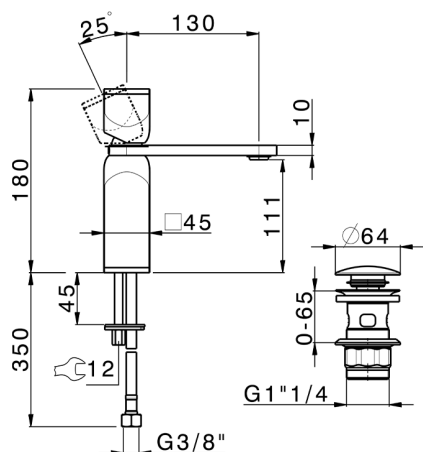

## Single lever 'large' washbasin mixer HI-RISE\_RM000494

MODEL **RM000494**

Single lever 'large' washbasin mixer, with 1"1/4 automatic pop up waste, G.3/8" stainless steel flexible hoses, body and handle in marble

### CHARACTERISTICS

Cartridge Spare Parts **ZZ96550000**

**25 mm Cartridge**

2024-12-22