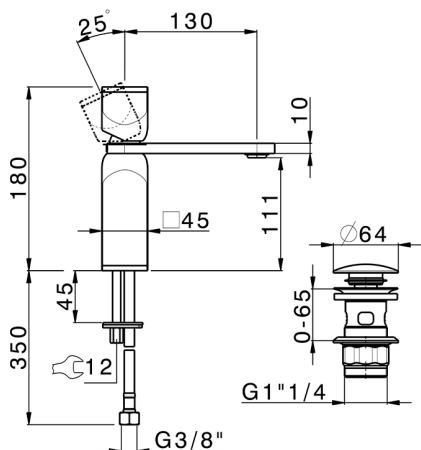

## Single lever 'large' washbasin mixer HI-RISE\_RM000494

MODEL **RM000494**

Single lever 'large' washbasin mixer, with 1"1/4 automatic pop up waste, G.3/8" stainless steel flexible hoses, body and handle in marble

### CHARACTERISTICS

Cartridge Spare Parts **ZZ96550000**

**25 mm Cartridge**

2024-12-22