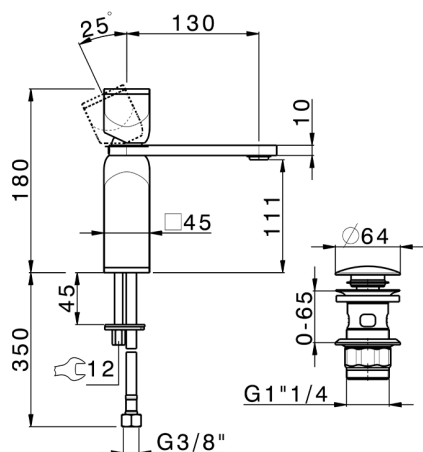

Single lever 'large' washbasin mixer HI-RISE_RM000494

MODEL **RM000494**

Single lever 'large' washbasin mixer, with 1"1/4 automatic pop up waste, G.3/8" stainless steel flexible hoses, body and handle in marble

CHARACTERISTICS

Cartridge Spare Parts **ZZ96550000**

25 mm Cartridge

2024-12-22