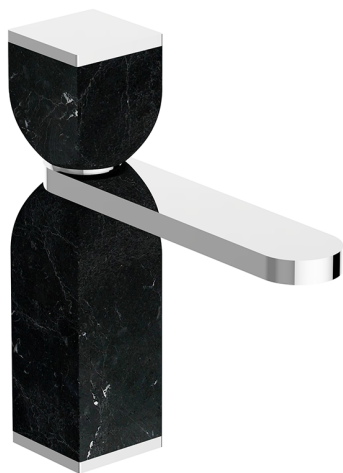

Single lever 'large' washbasin mixer HI-RISE_RM000494

MODEL **RM000494**

Single lever 'large' washbasin mixer, with 1"1/4 automatic pop up waste, G.3/8" stainless steel flexible hoses, body and handle in marble

AVAILABLE FINISHINGS

-  **7S** 7S White Carrara Marble/Brushed Gold
-  **7X** 7X White Carrara Marble/Brushed Nickel
-  **7Y** 7Y Carrara Marble/Chrome
-  **8A** 8A Marquinia Marble/Brushed Gold
-  **8B** 8B Marquinia Marble/Gold
-  **8D** 8D Black Marquinia Marble/Chrome