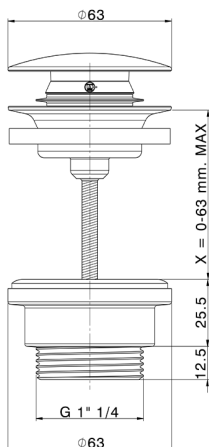

AVAILABLE FINISHINGS

D1 D1 Brushed Inox

CHARACTERISTICS