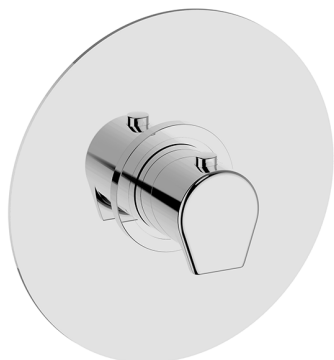

## Exposed part for concealed thermo shower valve ROCK&ROLL\_RK007200

MODEL **RK007200**

Exposed part for concealed thermo shower valve, without stop valve, without concealed part, for items ZA007220

### AVAILABLE FINISHINGS

-  **21** 21 Chrome
-  **2F** 2F Brushed Nickel
-  **40** 40 Matt Black

## 3/4 Concealed thermostatic valve CONCEALED\_ZA007220

MODEL **ZA007220**

3/4" Concealed thermostatic valve, without  
Stopvalve, without trim kit

AVAILABLE FINISHINGS

CHARACTERISTICS

Concealed **1**  
Cartridge Spare Parts **23.51A.HF**  
**HF Thermostatic Valve**