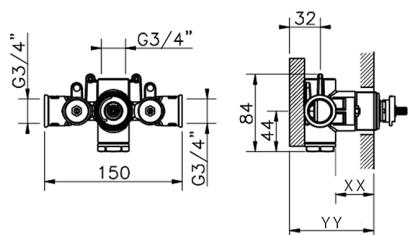

## 3/4 Concealed thermostatic valve CONCEALED\_ZA007220

MODEL **ZA007220**

3/4" Concealed thermostatic valve, without  
Stopvalve, without trim kit

AVAILABLE FINISHINGS

CHARACTERISTICS

Concealed **1**  
Cartridge Spare Parts **23.51A.HF**  
**HF Thermostatic Valve**

Piastra/Plate/Plaque/Platte/Placa  
2-3mm: XX 25-40 YY 76-91  
10mm: XX 16-31 YY 65-80