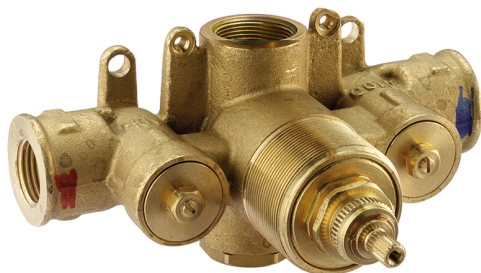

## Exposed part for concealed thermo shower valve ROCK&ROLL\_RK007200

MODEL **RK007200**

Exposed part for concealed thermo shower valve, without stop valve, without concealed part, for items ZA007220

### Thermostatic

The Cisal thermostatic is your personal water manager, helping you to handle, control and save water and energy.

## 3/4 Concealed thermostatic valve CONCEALED\_ZA007220

MODEL **ZA007220**

3/4" Concealed thermostatic valve, without  
Stopvalve, without trim kit

AVAILABLE FINISHINGS

CHARACTERISTICS

Concealed **1**  
Cartridge Spare Parts **23.51A.HF**  
**HF Thermostatic Valve**