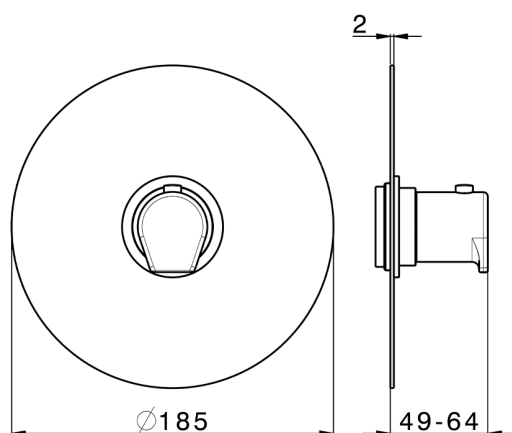

CHARACTERISTICS

Installation **Concealed**
Required concealed parts **ZA007220**

Thermostatic

The Cisal thermostatic is your personal water manager, helping you to handle, control and save water and energy.