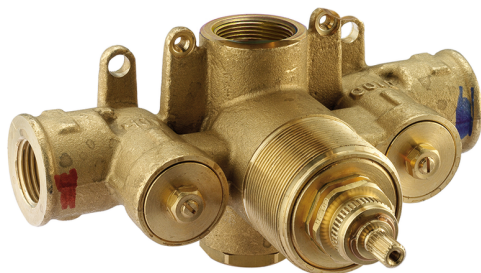

Exposed part for concealed thermo shower valve ROCK&ROLL_RK007200

MODEL **RK007200**

Exposed part for concealed thermo shower valve, without stop valve, without concealed part, for items ZA007220

AVAILABLE FINISHINGS

-  **21** 21 Chrome
-  **2F** 2F Brushed Nickel
-  **40** 40 Matt Black

CHARACTERISTICS

Installation **Concealed**
 Required concealed parts **ZA007220**

Thermostatic

The Cisal thermostatic is your personal water manager, helping you to handle, control and save water and energy.

3/4 Concealed thermostatic valve CONCEALED_ZA007220

MODEL **ZA007220**

3/4" Concealed thermostatic valve, without
Stopvalve, without trim kit

AVAILABLE FINISHINGS

CHARACTERISTICS

Concealed **1**
Cartridge Spare Parts **23.51A.HF**
HF Thermostatic Valve

Piastra/Plate/Plaque/Platte/Placa
2-3mm: XX 25-40 YY 76-91
10mm: XX 16-31 YY 65-80

Thermostatic

The Cisal thermostatic is your personal water manager, helping you to handle, control and save water and energy.