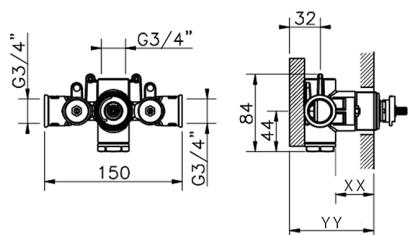

3/4 Concealed thermostatic valve CONCEALED_ZA007220

MODEL **ZA007220**

3/4" Concealed thermostatic valve, without
Stopvalve, without trim kit

AVAILABLE FINISHINGS

CHARACTERISTICS

Concealed **1**
Cartridge Spare Parts **23.51A.HF**
HF Thermostatic Valve

Piastra/Plate/Plaque/Platte/Placa
2-3mm: XX 25-40 YY 76-91
10mm: XX 16-31 YY 65-80

Thermostatic

The Cisal thermostatic is your personal water manager, helping you to handle, control and save water and energy.