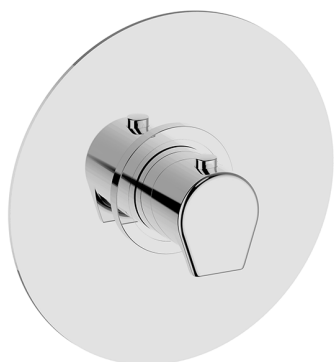

Exposed part for concealed thermo shower valve ROCK&ROLL_RK007200

MODEL **RK007200**

Exposed part for concealed thermo shower valve, without stop valve, without concealed part, for items ZA007220

AVAILABLE FINISHINGS

-  **21** 21 Chrome
-  **2F** 2F Brushed Nickel
-  **40** 40 Matt Black

CHARACTERISTICS

Installation **Concealed**
 Required concealed parts **ZA007220**

Thermostatic

The Cisal thermostatic is your personal water manager, helping you to handle, control and save water and energy.

3/4 Concealed thermostatic valve CONCEALED_ZA007220

MODEL **ZA007220**

3/4" Concealed thermostatic valve, without
Stopvalve, without trim kit

AVAILABLE FINISHINGS

CHARACTERISTICS

Concealed **1**
Cartridge Spare Parts **23.51A.HF**
HF Thermostatic Valve