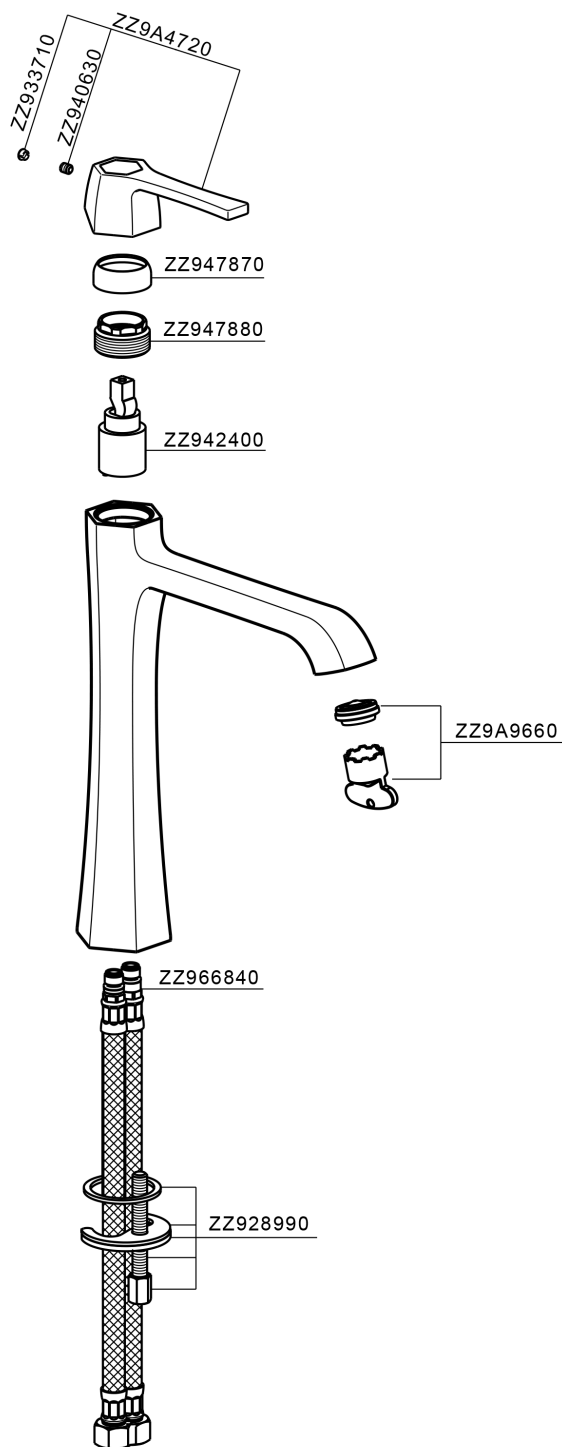

Single lever 200 tall washbasin mixer CHERIE_CH003544

CH003544

<https://en.cisal.it/single-lever-200-tall-washbasin-mixer-cherie-ch003544>

2025-01-05