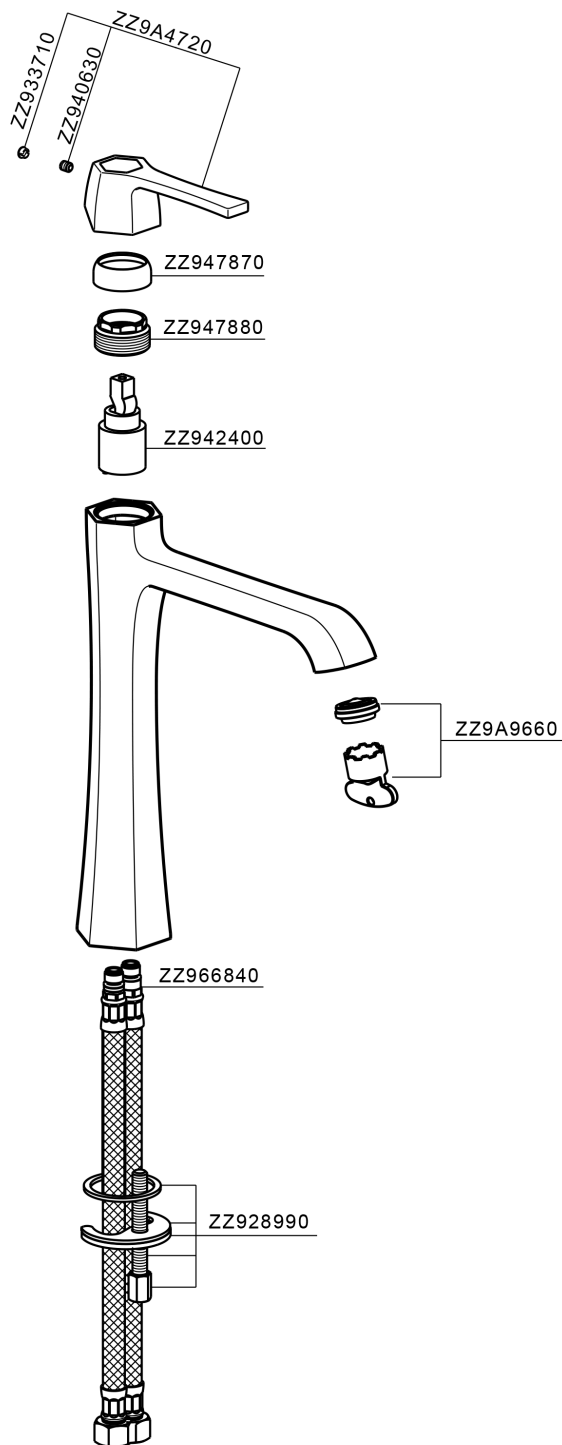

Single lever 200 tall washbasin mixer CHERIE_CH003544

CH003544

<https://en.cisal.it/single-lever-200-tall-washbasin-mixer-cherie-ch003544>

2025-01-05