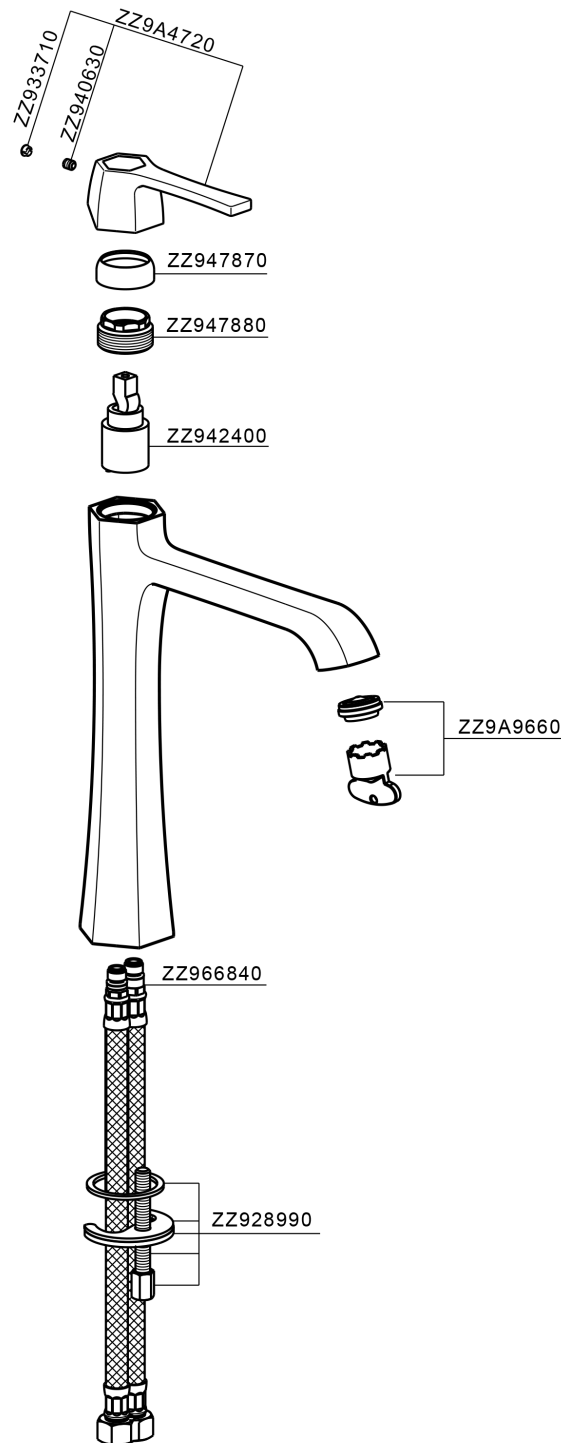

Single lever 200 tall washbasin mixer **CH003544**

MODEL **CH003544**

Single lever "200" tall washbasin mixer, without pop-up waste, G.3/8" stainless steel flexible hoses

AVAILABLE FINISHINGS

- 
6T 6T Chrome/Matt Black
- 
7C 7C Gold/Matt Black
- 
7D 7D Polished Nickel/Matt Black
- 
7E 7E Rose Gold/Matt Black

CHARACTERISTICS

Cartridge Spare Parts **ZZ94240000**

25 mm Cartridge

Single lever 200 tall washbasin mixer CHERIE_CH003544

CH003544

<https://en.cisal.it/single-lever-200-tall-washbasin-mixer-cherie-ch003544>