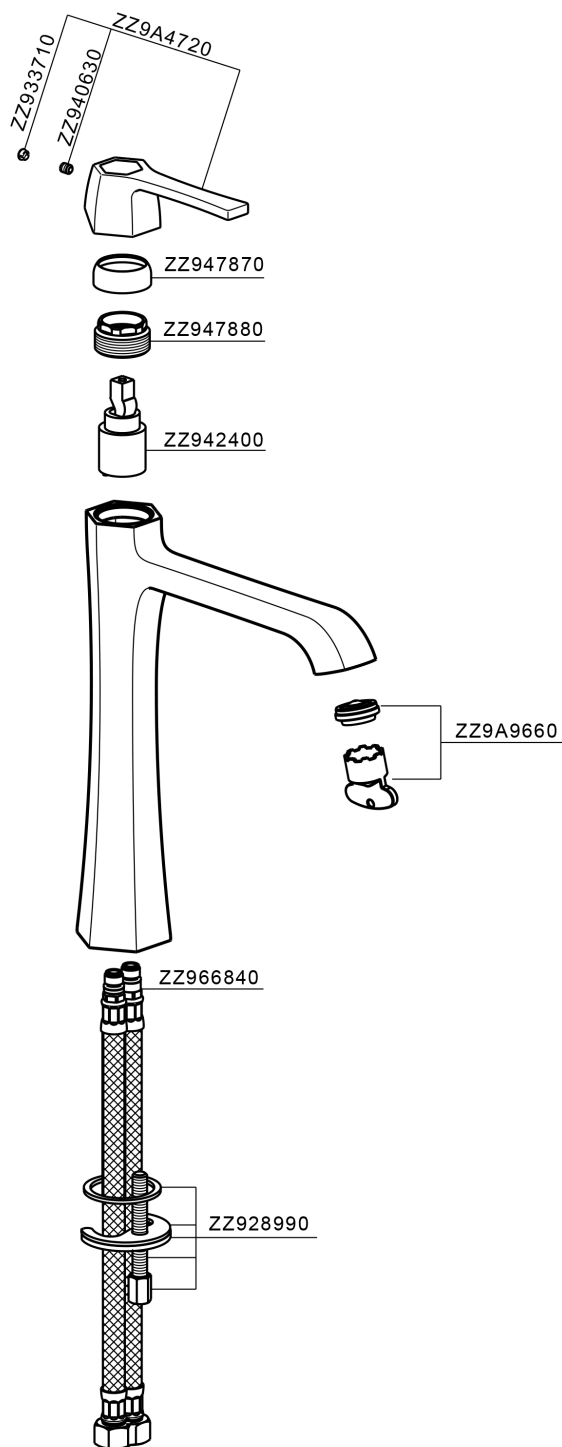

## Single lever 200 tall washbasin mixer CHERIE\_CH003544

CH003544

<https://en.cisal.it/single-lever-200-tall-washbasin-mixer-cherie-ch003544>

2025-01-02