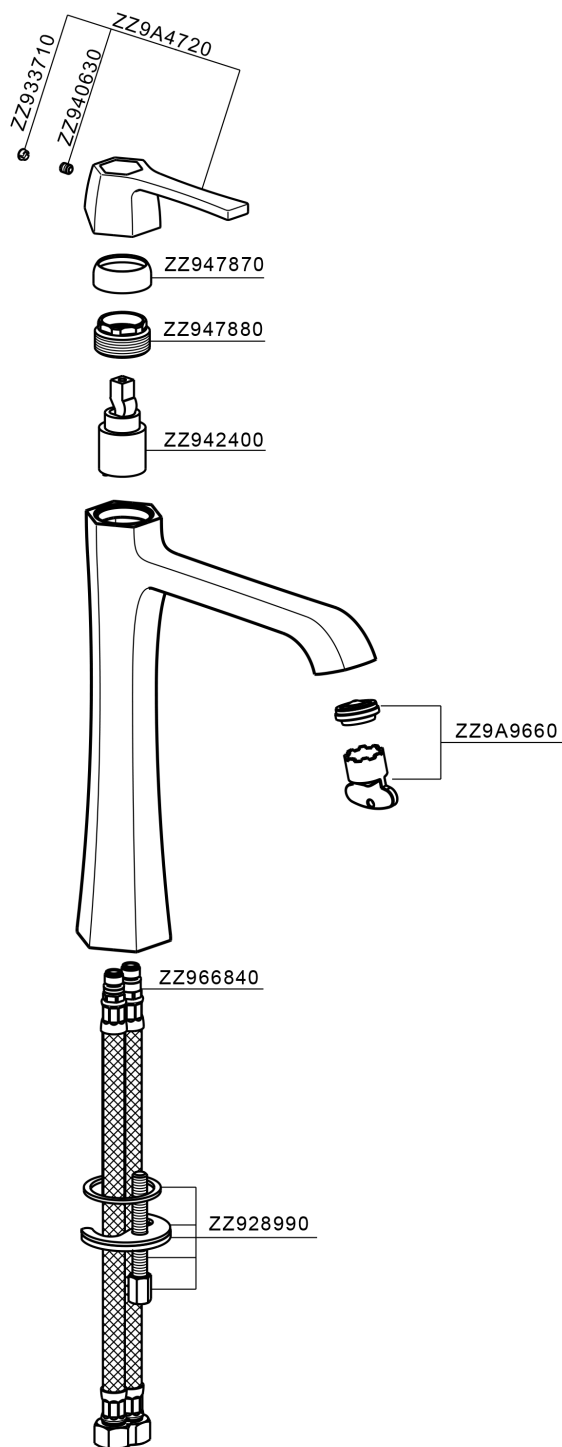

Single lever 200 tall washbasin mixer **CH003544**

MODEL **CH003544**

Single lever "200" tall washbasin mixer, without pop-up waste, G.3/8" stainless steel flexible hoses

AVAILABLE FINISHINGS

- 
6T 6T Chrome/Matt Black
- 
7C 7C Gold/Matt Black
- 
7D 7D Polished Nickel/Matt Black
- 
7E 7E Rose Gold/Matt Black

CHARACTERISTICS

Cartridge Spare Parts **ZZ94240000**

25 mm Cartridge

Single lever 200 tall washbasin mixer CHERIE_CH003544

CH003544

<https://en.cisal.it/single-lever-200-tall-washbasin-mixer-cherie-ch003544>