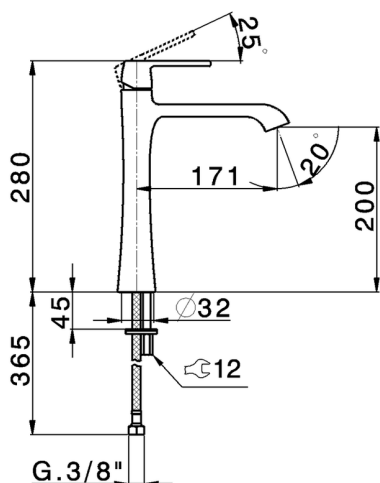

Single lever 200 tall washbasin mixer **CH003544**

MODEL **CH003544**

Single lever "200" tall washbasin mixer, without pop-up waste, G.3/8" stainless steel flexible hoses

AVAILABLE FINISHINGS

- 
6T 6T Chrome/Matt Black
- 
7C 7C Gold/Matt Black
- 
7D 7D Polished Nickel/Matt Black
- 
7E 7E Rose Gold/Matt Black

CHARACTERISTICS

Cartridge Spare Parts **ZZ94240000**

25 mm Cartridge

Single lever 200 tall washbasin mixer CHERIE_CH003544

CH003544

<https://en.cisal.it/single-lever-200-tall-washbasin-mixer-cherie-ch003544>