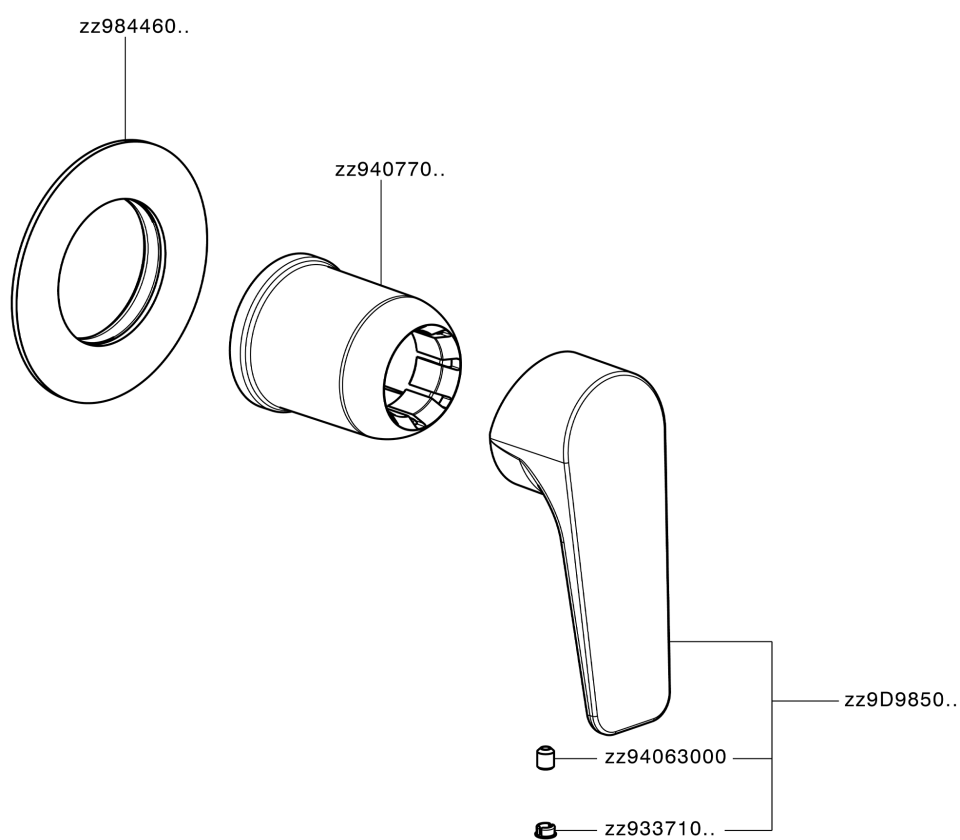

## Exposed part for concealed S.L. shower valve ROCK&ROLL\_RK003000

RK003000

<https://en.cisal.it/exposed-part-for-concealed-s-l-shower-valve-rockroll-rk003000>

## Concealed single lever shower mixer CONCEALED\_ZA005301

ZA005301

<https://en.cisal.it/concealed-single-lever-shower-mixer-concealed-za005301>

## Concealed single lever shower mixer CONCEALED\_ZA005300

ZA005300

<https://en.cisal.it/concealed-single-lever-shower-mixer-concealed-za005300>

2024-12-22