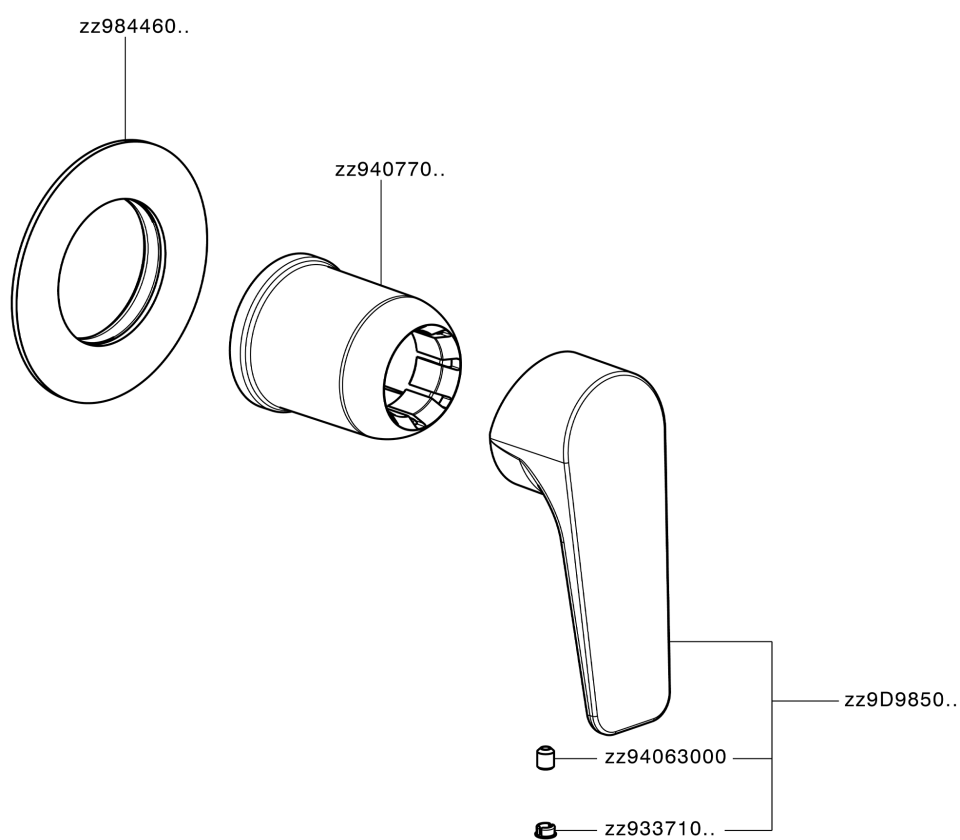

Exposed part for concealed S.L. shower valve ROCK&ROLL_RK003000

RK003000

<https://en.cisal.it/exposed-part-for-concealed-s-l-shower-valve-rockroll-rk003000>

Concealed single lever shower mixer CONCEALED_ZA005301

ZA005301

<https://en.cisal.it/concealed-single-lever-shower-mixer-concealed-za005301>

Concealed single lever shower mixer CONCEALED_ZA005300

ZA005300

<https://en.cisal.it/concealed-single-lever-shower-mixer-concealed-za005300>