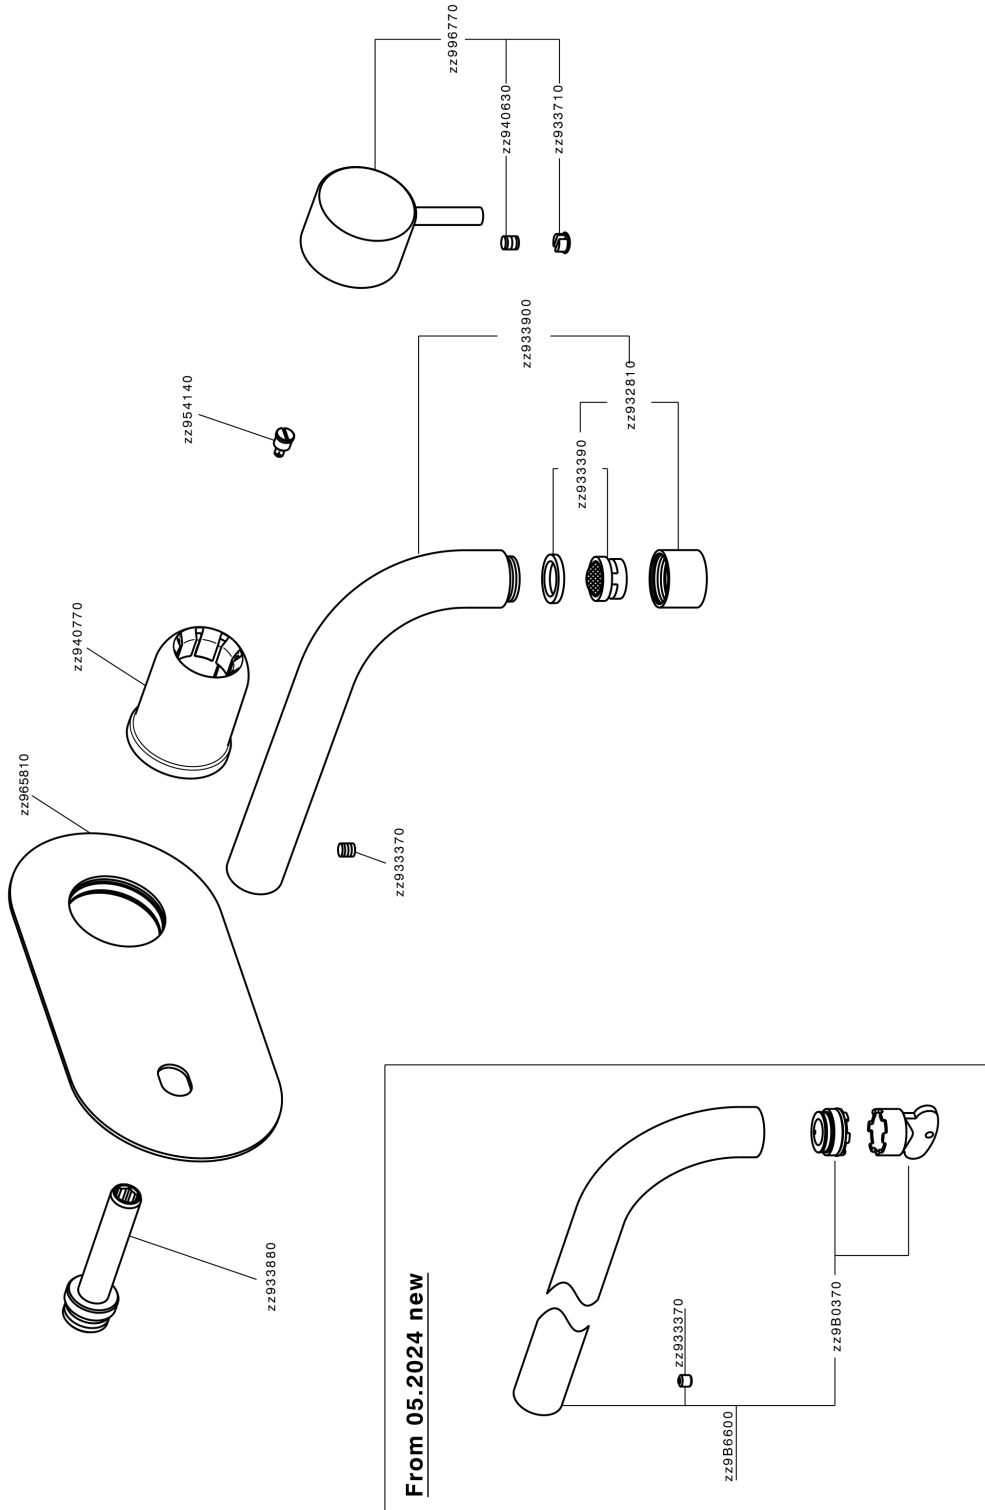

Exposed part for single lever washbasin valve NUOVA LESS_LN005511

MODEL **LN005511**

Exposed part for single lever washbasin valve, without concealed part, spout L.250 mm, for item Easy-Box ZA002450-ZA025510

AVAILABLE FINISHINGS

-  **21** 21 Chrome
-  **2F** 2F Brushed Nickel
-  **40** 40 Matt Black
-  **4Q** 4Q Matt White

CHARACTERISTICS

Installation **Concealed**
 Required concealed parts **ZA002450**

Exposed part for single lever washbasin valve NUOVA LESS_LN005511

LN005511

<https://en.cisal.it/exposed-part-for-single-lever-washbasin-valve-nuova-less-ln005511>

2026-02-04