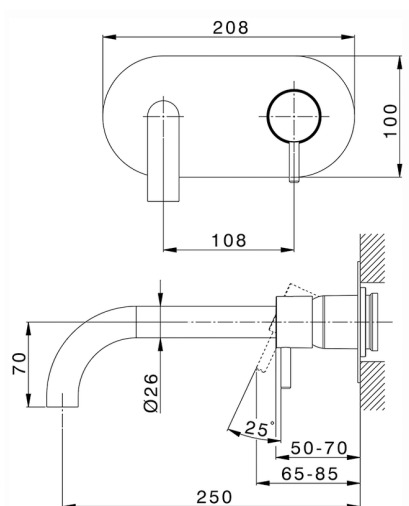

Exposed part for single lever washbasin valve NUOVA LESS_LN005511

MODEL **LN005511**

Exposed part for single lever washbasin valve, without concealed part, spout L.250 mm, for item Easy-Box ZA002450-ZA025510

AVAILABLE FINISHINGS

-  **21** 21 Chrome
-  **2F** 2F Brushed Nickel
-  **40** 40 Matt Black
-  **4Q** 4Q Matt White

CHARACTERISTICS

Installation **Concealed**
 Required concealed parts **ZA002450**

Exposed part for single lever washbasin valve NUOVA LESS_LN005511

LN005511

<https://en.cisal.it/exposed-part-for-single-lever-washbasin-valve-nuova-less-ln005511>

2026-02-04