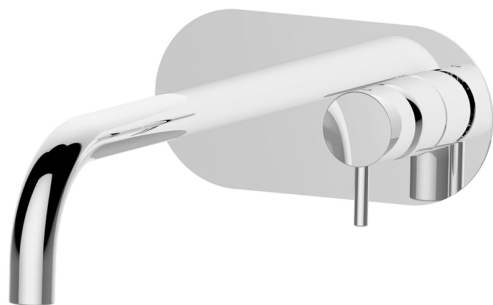

Exposed part for single lever washbasin valve NUOVA LESS_LN005511

MODEL **LN005511**

Exposed part for single lever washbasin valve, without concealed part, spout L.250 mm, for item Easy-Box ZA002450-ZA025510

AVAILABLE FINISHINGS

-  **21** 21 Chrome
-  **2F** 2F Brushed Nickel
-  **40** 40 Matt Black
-  **4Q** 4Q Matt White

CHARACTERISTICS

Installation **Concealed**
 Required concealed parts **ZA002450**

Exposed part for single lever washbasin valve NUOVA LESS_LN005511

LN005511

<https://en.cisal.it/exposed-part-for-single-lever-washbasin-valve-nuova-less-ln005511>

2026-02-04