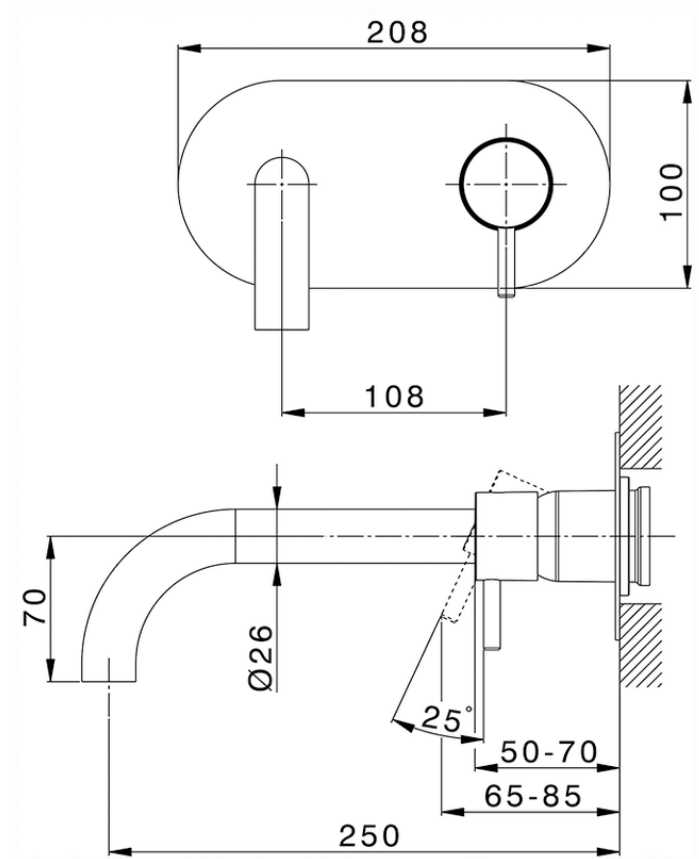

Exposed part for single lever washbasin valve NUOVA LESS_LN005511

LN005511

<https://en.cisal.it/exposed-part-for-single-lever-washbasin-valve-nuova-less-ln005511>

2026-03-16