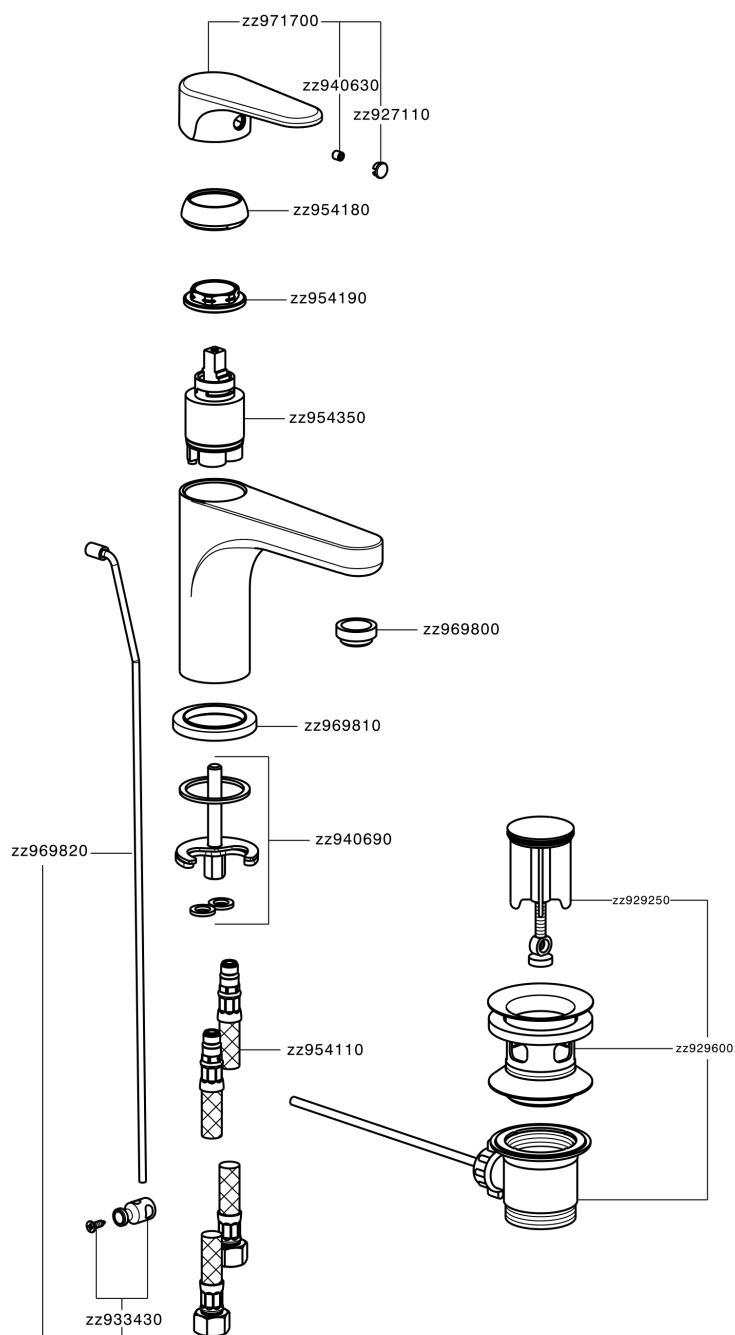

Single lever 'large' washbasin mixer ALMA_A3000490

A3000490

<https://en.cisal.it/single-lever-large-washbasin-mixer-alma-a3000490>

2026-04-30