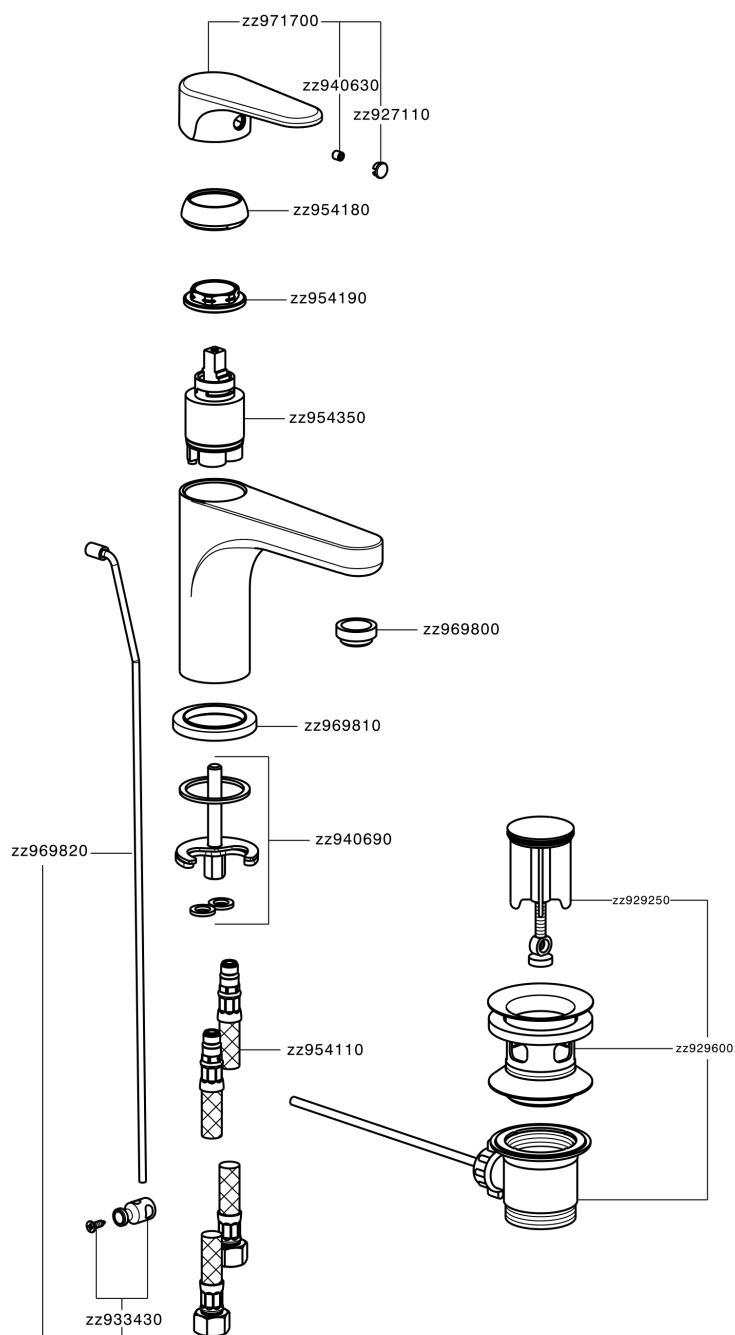

Single lever 'large' washbasin mixer ALMA_A3000490

A3000490

<https://en.cisal.it/single-lever-large-washbasin-mixer-alma-a3000490>

2026-06-14