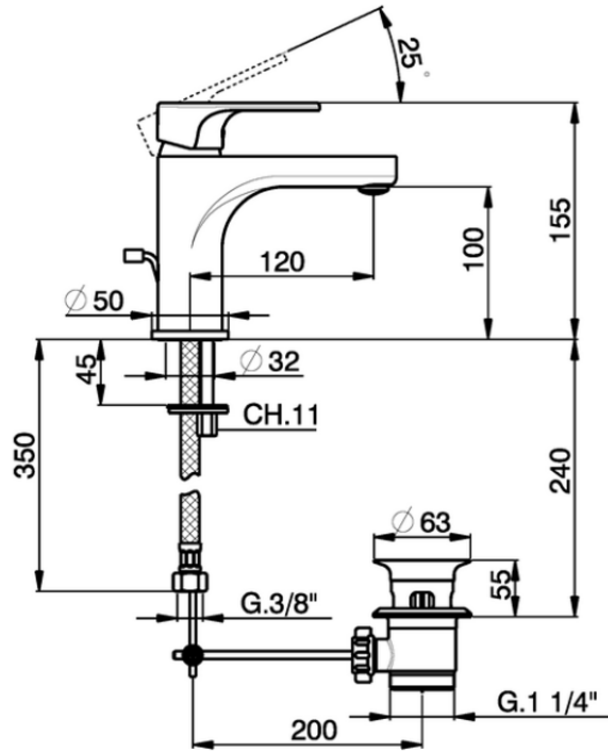

Single lever 'large' washbasin mixer ALMA_A3000490

A3000490

<https://en.cisal.it/single-lever-large-washbasin-mixer-alma-a3000490>

2026-06-14