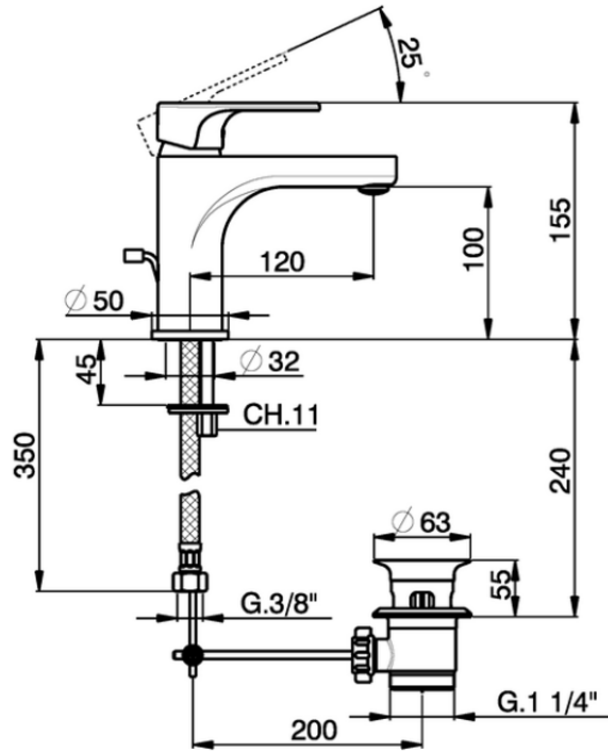

## Single lever 'large' washbasin mixer ALMA\_A3000490

A3000490

<https://en.cisal.it/single-lever-large-washbasin-mixer-alma-a3000490>

2026-04-09