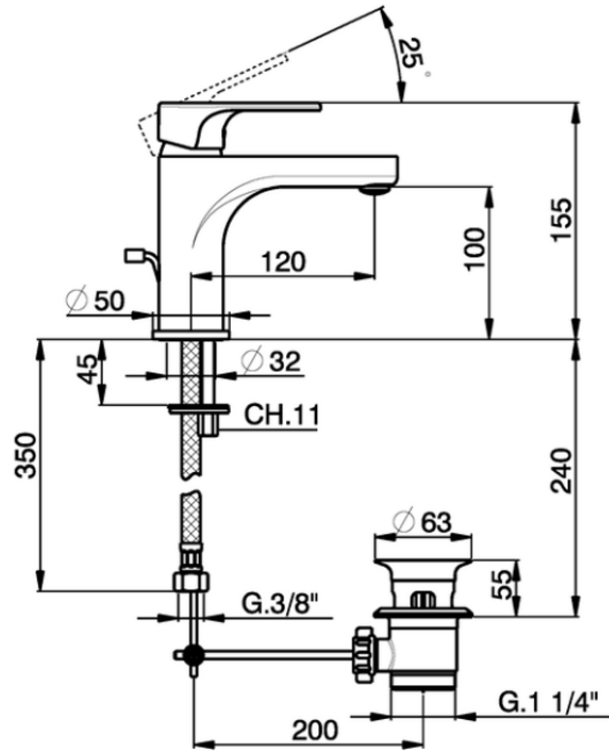

## Single lever 'large' washbasin mixer ALMA\_A3000490

A3000490

<https://en.cisal.it/single-lever-large-washbasin-mixer-alma-a3000490>

2026-04-30