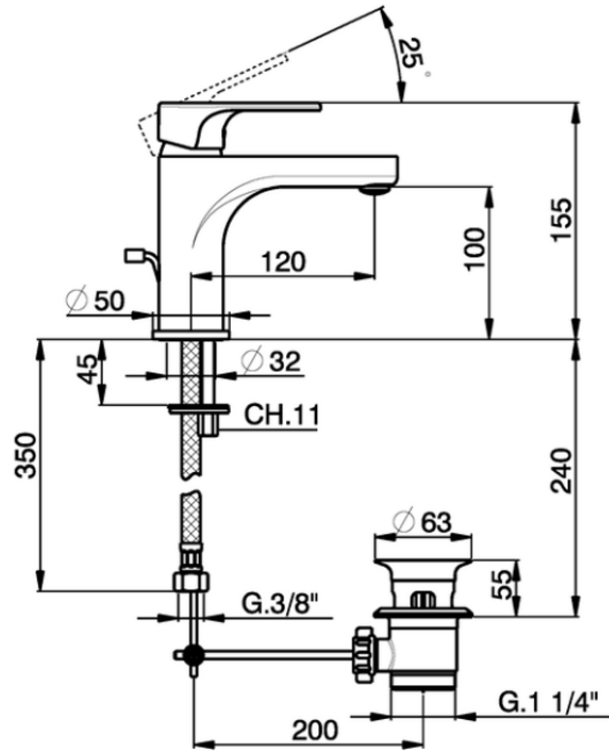

## Single lever 'large' washbasin mixer ALMA\_A3000490

A3000490

<https://en.cisal.it/single-lever-large-washbasin-mixer-alma-a3000490>

2026-04-29