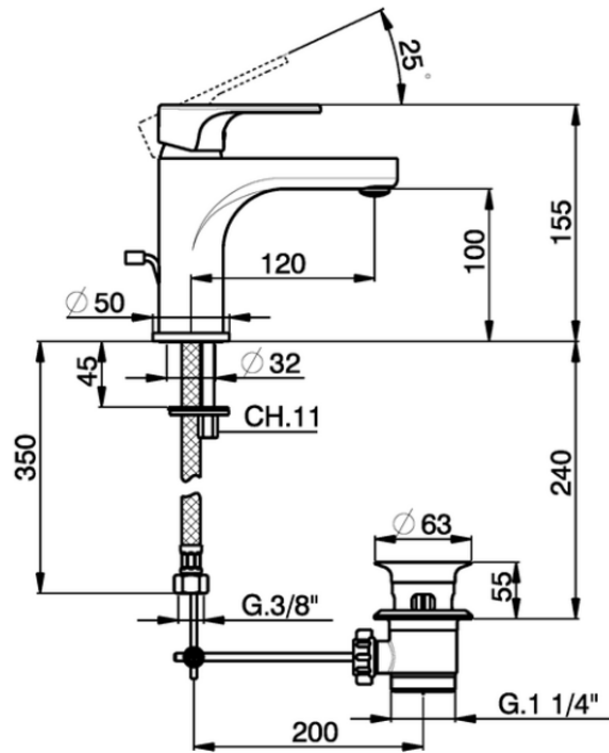

Single lever 'large' washbasin mixer ALMA_A3000490

A3000490

<https://en.cisal.it/single-lever-large-washbasin-mixer-alma-a3000490>

2026-06-13