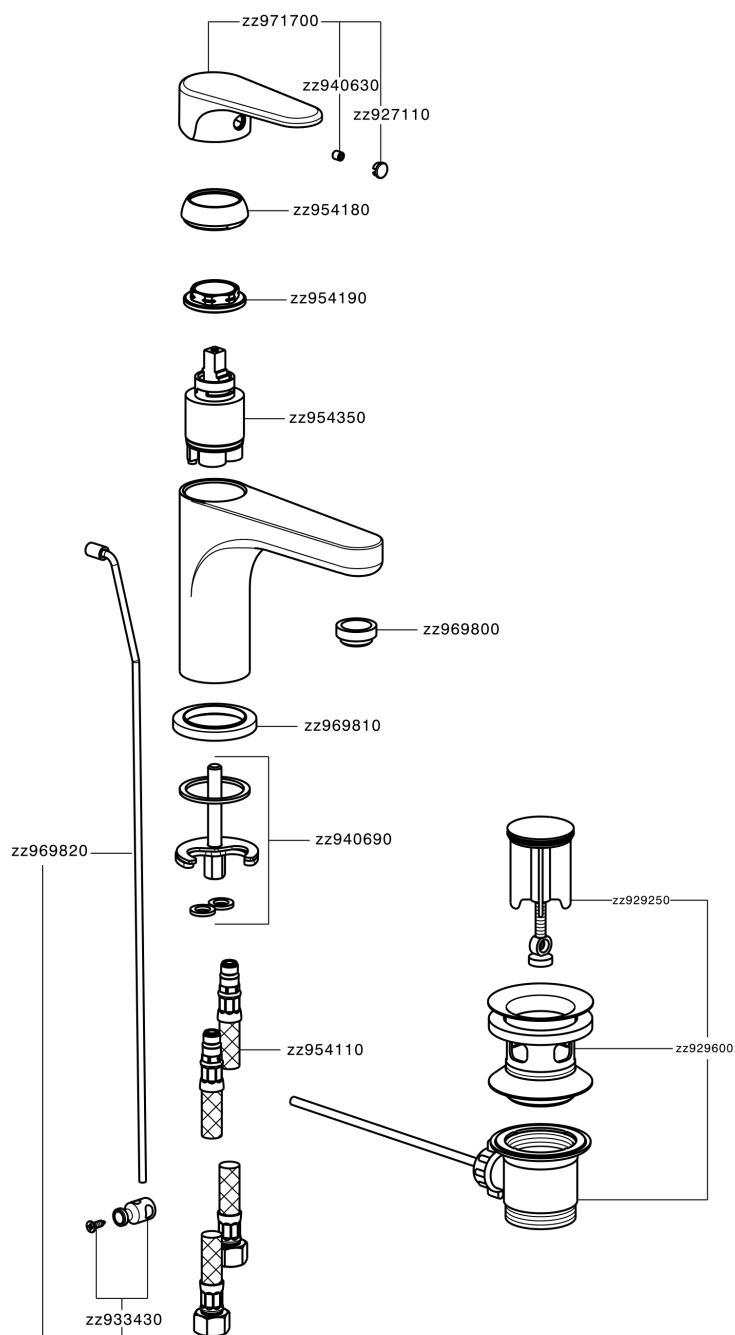

Single lever 'large' washbasin mixer ALMA_A3000490

A3000490

<https://en.cisal.it/single-lever-large-washbasin-mixer-alma-a3000490>

2026-04-09