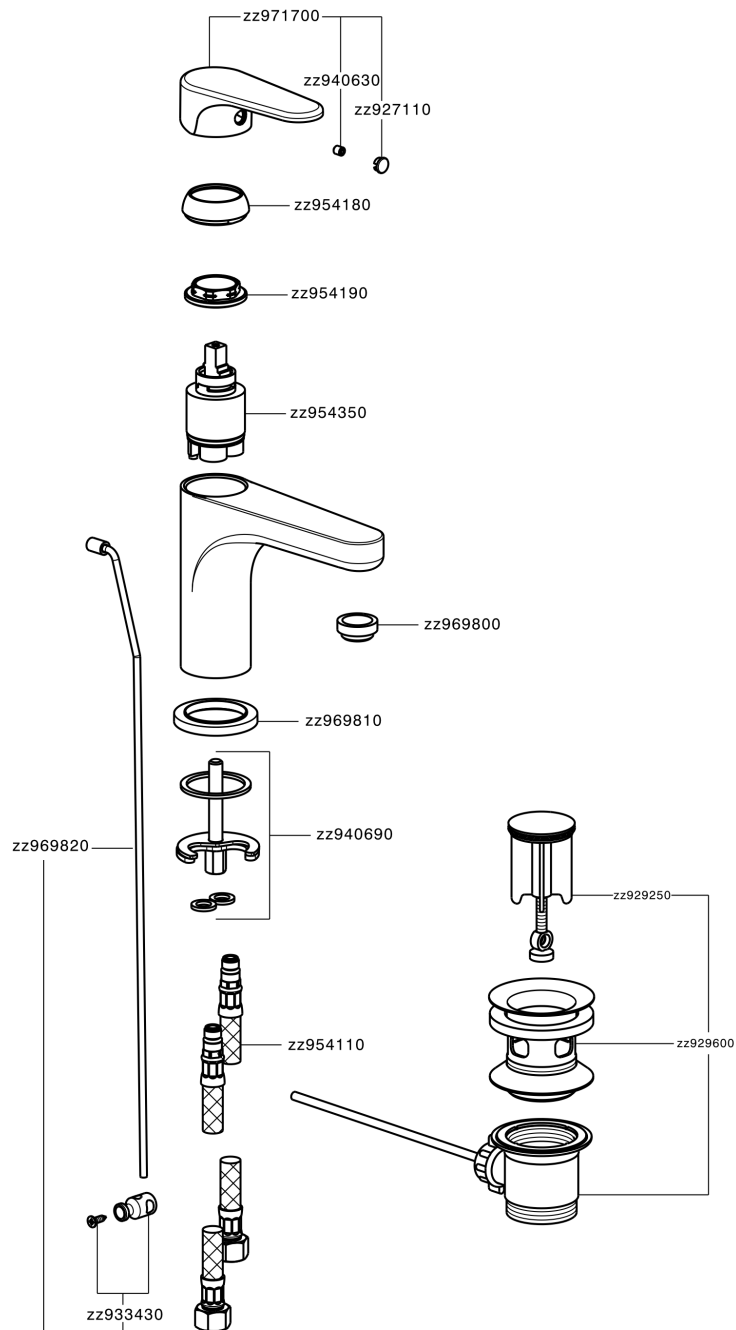

## Single lever 'large' washbasin mixer ALMA\_A3000490

A3000490

<https://en.cisal.it/single-lever-large-washbasin-mixer-alma-a3000490>

2026-06-13