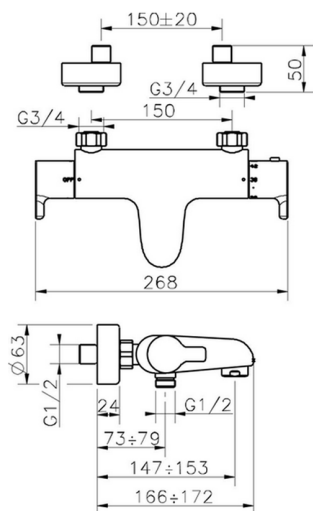

DeviaStop

The Cisal Devia Stop technology allows to adjust the water flow and to direct it to the selected output point (overhead soaker, hand shower, etc).

Thermostatic

The Cisal thermostatic is your personal water manager, helping you to handle, control and save water and energy.