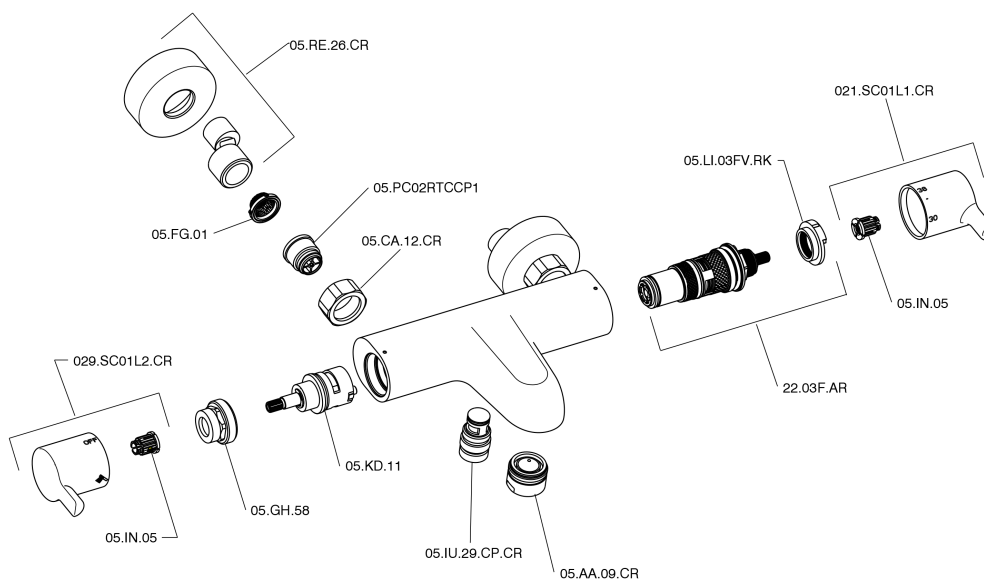

Thermostatic bath mixer TENDER_C2T21010

C2T21010

<https://en.cisal.it/thermostatic-bath-mixer-tender-c2t21010>

2024-12-22