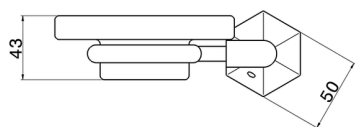

Wall mounted soap-dish **CHERIE_CE090600**

MODEL **CE090600**

Wall mounted soap-dish, wall mounted glass tray

AVAILABLE FINISHINGS

-  **21** 21 Chrome
-  **24** 24 Gold
-  **2B** 2B Polished Nickel
-  **2P** 2P Rose Gold