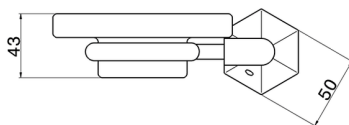

Wall mounted soap-dish CHERIE_CE090600

MODEL **CE090600**

Wall mounted soap-dish, wall mounted glass tray

AVAILABLE FINISHINGS

- **21** 21 Chrome
- **24** 24 Gold
- **2B** 2B Polished Nickel
- **2P** 2P Rose Gold

CHARACTERISTICS