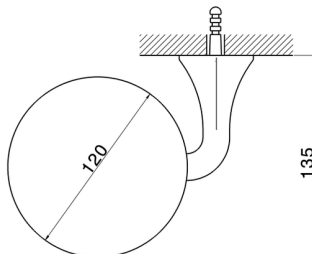

Wall mounted soap-dish CHERIE_CE090600

MODEL **CE090600**

Wall mounted soap-dish, wall mounted glass tray

AVAILABLE FINISHINGS

- **21** 21 Chrome
- **24** 24 Gold
- **2B** 2B Polished Nickel
- **2P** 2P Rose Gold

CHARACTERISTICS