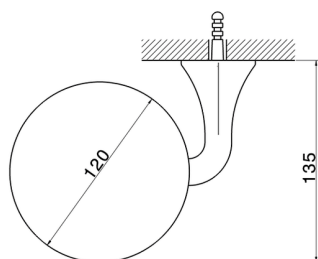

Wall mounted soap-dish **CHERIE_CE090600**

MODEL **CE090600**

Wall mounted soap-dish, wall mounted glass tray

AVAILABLE FINISHINGS

-  **21** 21 Chrome
-  **24** 24 Gold
-  **2B** 2B Polished Nickel
-  **2P** 2P Rose Gold