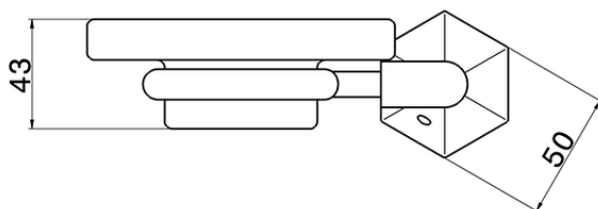

Wall mounted soap-dish CHERIE_CE090600

CE090600

<https://en.cisal.it/wall-mounted-soap-dish-cherie-ce090600>

2026-05-19