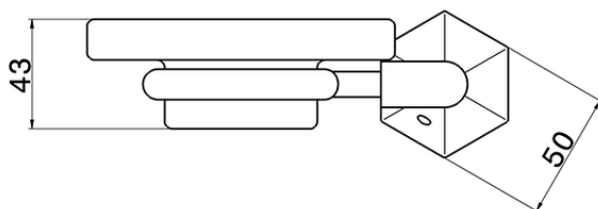

Wall mounted soap-dish CHERIE_CE090600

CE090600

<https://en.cisal.it/wall-mounted-soap-dish-cherie-ce090600>

2026-04-08