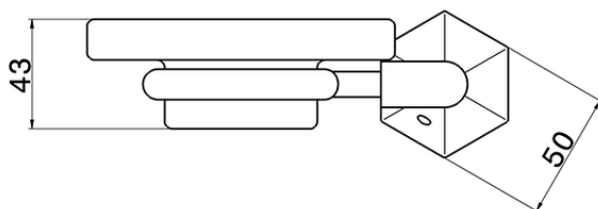

**Wall mounted soap-dish CHERIE\_CE090600**

CE090600

<https://en.cisal.it/wall-mounted-soap-dish-cherie-ce090600>

2026-04-28