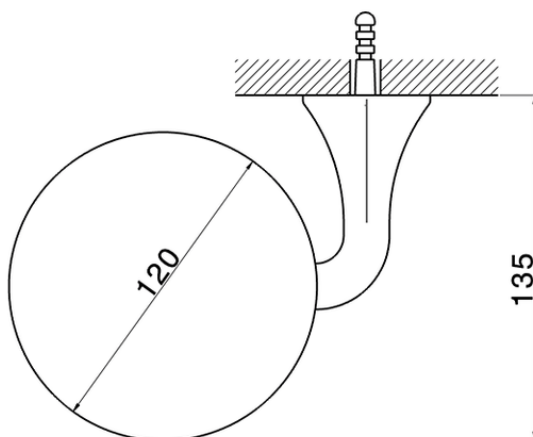

Wall mounted soap-dish CHERIE_CE090600

CE090600

<https://en.cisal.it/wall-mounted-soap-dish-cherie-ce090600>

2026-04-08