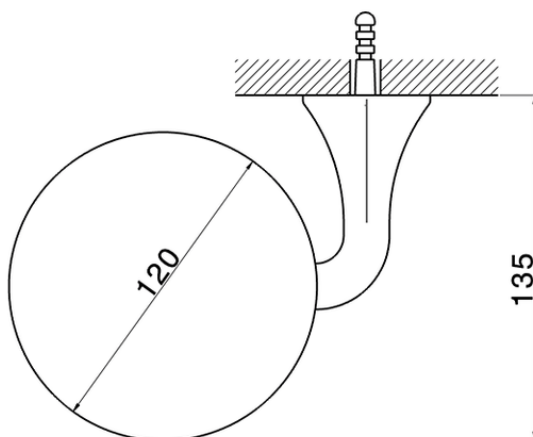

**Wall mounted soap-dish CHERIE\_CE090600**

CE090600

<https://en.cisal.it/wall-mounted-soap-dish-cherie-ce090600>

2026-04-28