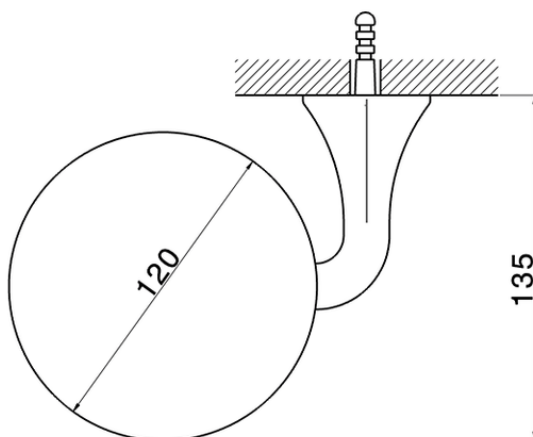

Wall mounted soap-dish CHERIE_CE090600

CE090600

<https://en.cisal.it/wall-mounted-soap-dish-cherie-ce090600>

2026-05-19