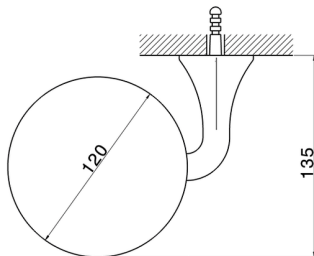

Wall mounted soap-dish **CHERIE_CE090600**

MODEL **CE090600**

Wall mounted soap-dish, wall mounted glass tray

AVAILABLE FINISHINGS

-  **21** 21 Chrome
-  **24** 24 Gold
-  **2B** 2B Polished Nickel
-  **2P** 2P Rose Gold