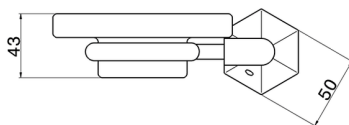

Wall mounted soap-dish **CHERIE_CE090600**

MODEL **CE090600**

Wall mounted soap-dish, wall mounted glass tray

AVAILABLE FINISHINGS

-  **21** 21 Chrome
-  **24** 24 Gold
-  **2B** 2B Polished Nickel
-  **2P** 2P Rose Gold