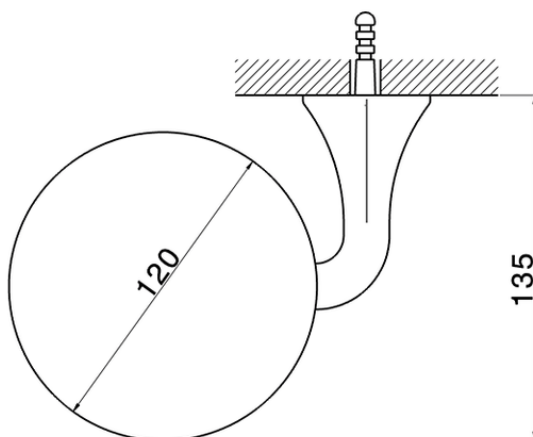

## Wall mounted soap-dish CHERIE\_CE090600

CE090600

<https://en.cisal.it/wall-mounted-soap-dish-cherie-ce090600>

2026-06-29