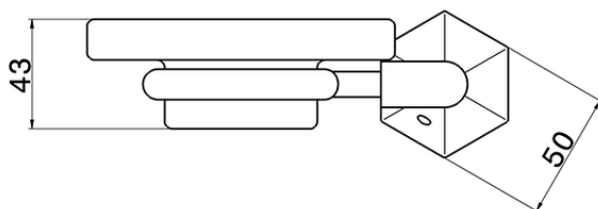

## Wall mounted soap-dish CHERIE\_CE090600

CE090600

<https://en.cisal.it/wall-mounted-soap-dish-cherie-ce090600>

2026-05-19