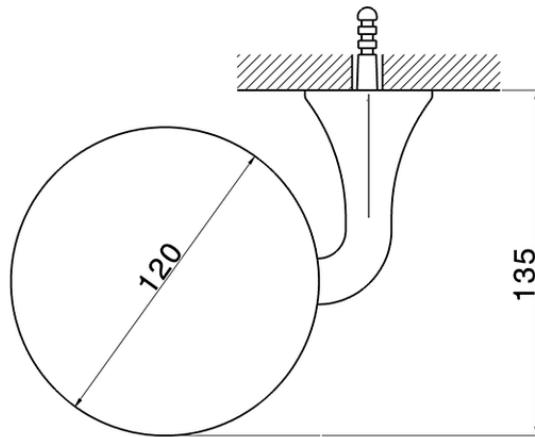

**Wall mounted soap-dish CHERIE\_CE090600**

CE090600

<https://en.cisal.it/wall-mounted-soap-dish-cherie-ce090600>

2026-04-08