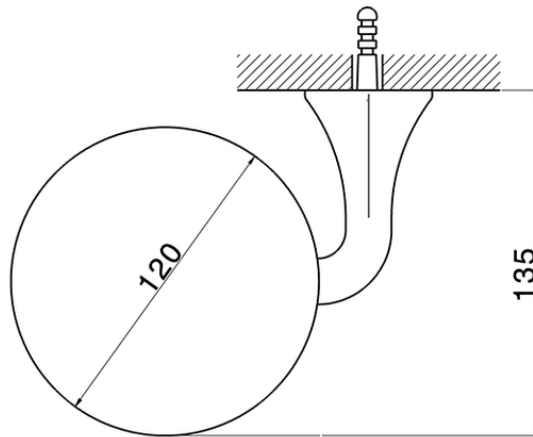

Wall mounted soap-dish CHERIE_CE090600

CE090600

<https://en.cisal.it/wall-mounted-soap-dish-cherie-ce090600>

2026-06-08