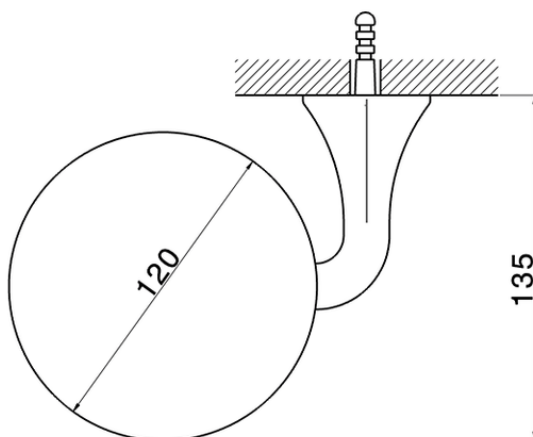

## Wall mounted soap-dish CHERIE\_CE090600

CE090600

<https://en.cisal.it/wall-mounted-soap-dish-cherie-ce090600>

2026-05-19