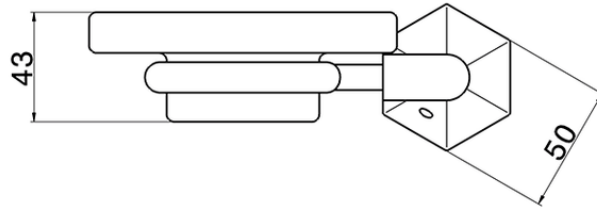

Wall mounted soap-dish CHERIE_CE090600

CE090600

<https://en.cisal.it/wall-mounted-soap-dish-cherie-ce090600>

2026-06-08