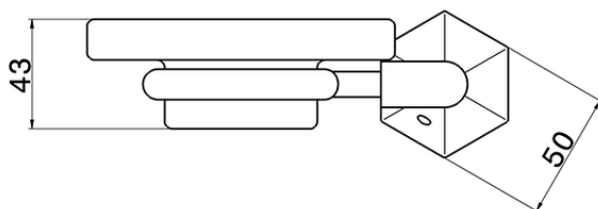

## Wall mounted soap-dish CHERIE\_CE090600

CE090600

<https://en.cisal.it/wall-mounted-soap-dish-cherie-ce090600>

2026-06-29