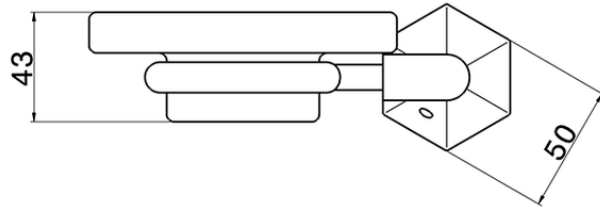

**Wall mounted soap-dish CHERIE\_CE090600**

CE090600

<https://en.cisal.it/wall-mounted-soap-dish-cherie-ce090600>

2026-04-08