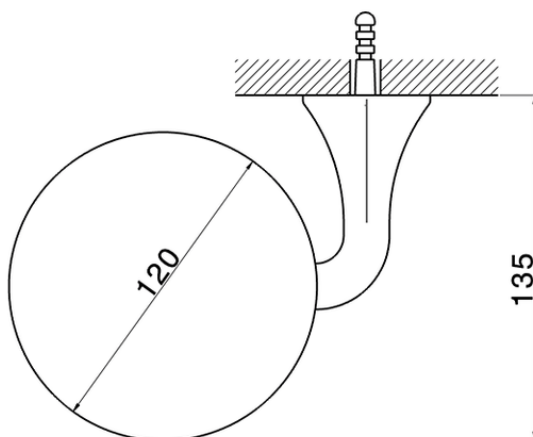

Wall mounted soap-dish CHERIE_CE090600

CE090600

<https://en.cisal.it/wall-mounted-soap-dish-cherie-ce090600>

2026-04-28