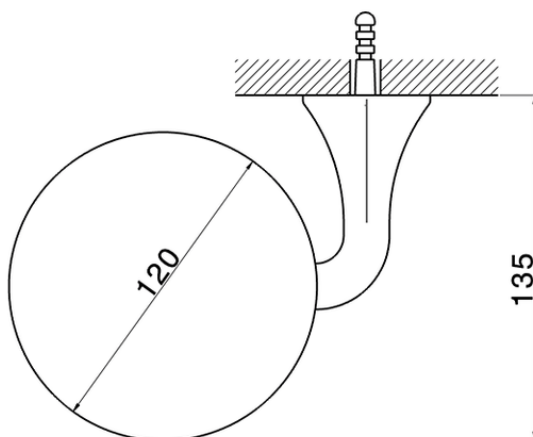

Wall mounted soap-dish CHERIE_CE090600

CE090600

<https://en.cisal.it/wall-mounted-soap-dish-cherie-ce090600>

2026-06-13