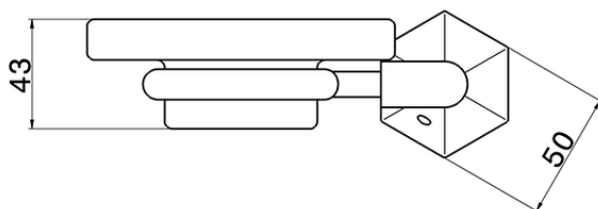

Wall mounted soap-dish CHERIE_CE090600

CE090600

<https://en.cisal.it/wall-mounted-soap-dish-cherie-ce090600>

2026-04-28