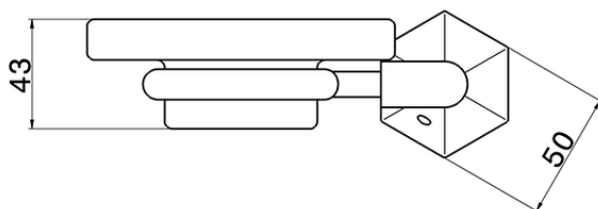

Wall mounted soap-dish CHERIE_CE090600

CE090600

<https://en.cisal.it/wall-mounted-soap-dish-cherie-ce090600>

2026-06-13