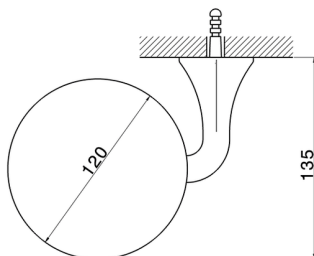

Wall mounted soap-dish CHERIE_CE090600

MODEL **CE090600**

Wall mounted soap-dish, wall mounted glass tray

AVAILABLE FINISHINGS

- 21** 21 Chrome
- 24** 24 Gold
- 2B** 2B Polished Nickel
- 2P** 2P Rose Gold