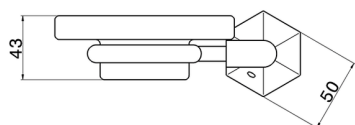

Wall mounted soap-dish CHERIE_CE090600

MODEL **CE090600**

Wall mounted soap-dish, wall mounted glass tray

AVAILABLE FINISHINGS

-  **21** 21 Chrome
-  **24** 24 Gold
-  **2B** 2B Polished Nickel
-  **2P** 2P Rose Gold