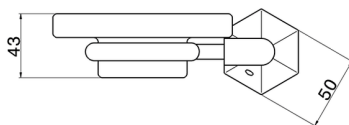

Wall mounted soap-dish CHERIE_CE090600

MODEL **CE090600**

Wall mounted soap-dish, wall mounted glass tray

AVAILABLE FINISHINGS

- 21** 21 Chrome
- 24** 24 Gold
- 2B** 2B Polished Nickel
- 2P** 2P Rose Gold