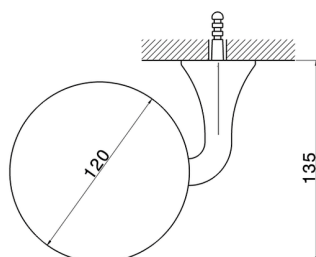

Wall mounted soap-dish CHERIE_CE090600

MODEL **CE090600**

Wall mounted soap-dish, wall mounted glass tray

AVAILABLE FINISHINGS

-  **21** 21 Chrome
-  **24** 24 Gold
-  **2B** 2B Polished Nickel
-  **2P** 2P Rose Gold