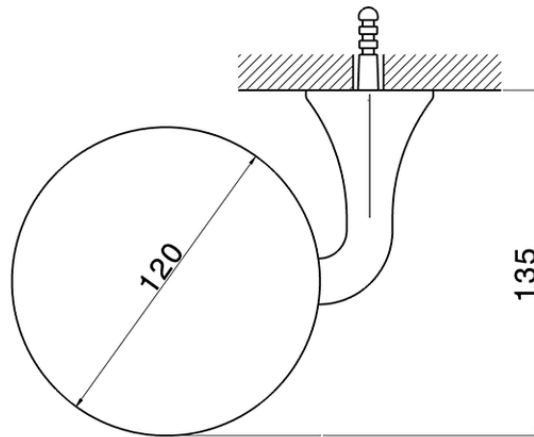

## Wall mounted soap-dish CHERIE\_CE090600

CE090600

<https://en.cisal.it/wall-mounted-soap-dish-cherie-ce090600>

2026-06-13