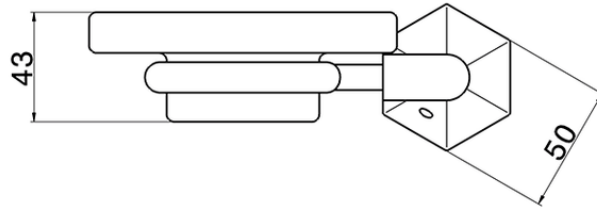

## Wall mounted soap-dish CHERIE\_CE090600

CE090600

<https://en.cisal.it/wall-mounted-soap-dish-cherie-ce090600>

2026-06-13