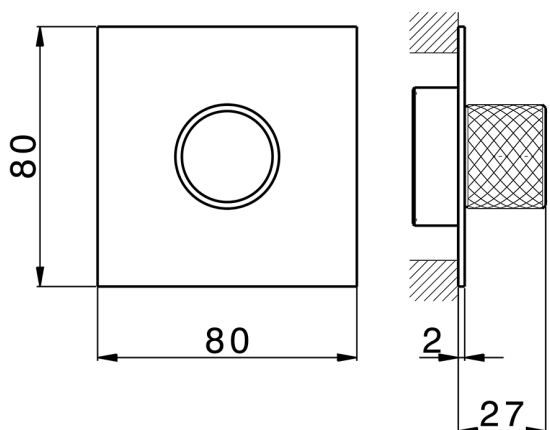

Exposed part for individual Push&Shower PUSH&SHOWER_PS1G6310

MODEL **PS1G6310**

Exposed part for individual Push&Shower, with knurled button, 80x80mm square plate, for concealed Push&Shower

AVAILABLE FINISHINGS