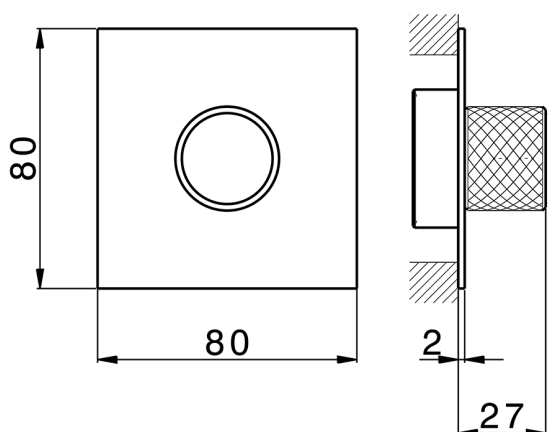

Exposed part for individual Push&Shower PUSH&SHOWER_PS1G6310

MODEL **PS1G6310**

Exposed part for individual Push&Shower, with knurled button, 80x80mm square plate, for concealed Push&Shower

AVAILABLE FINISHINGS