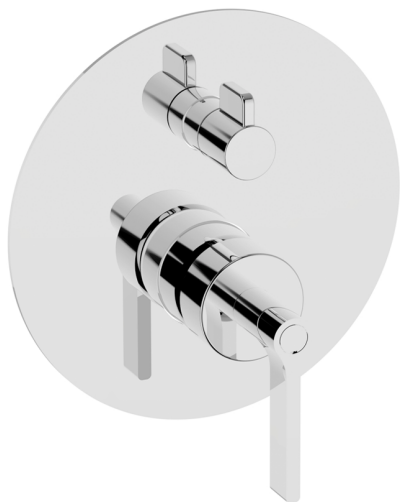

Exposed part for concealed S.L.bath-shower valve GRACE_GC002300

MODEL **GC002300**

Exposed part for concealed S.L.bath-shower valve, 2-Way rotating diverter, without concealed part, for items Easy-Box ZA000230

AVAILABLE FINISHINGS

- **21** 21 Chrome
- **2F** 2F Brushed Nickel
- **2W** 2W Brushed Gold
- **5H** 5H Dark Brass Brushed
- **5L** 5L Brushed Black Titanium
- **6T** 6T Chrome/Matt Black

CHARACTERISTICS

Installation **Concealed**
Required concealed parts **ZA000230**

2025-01-02