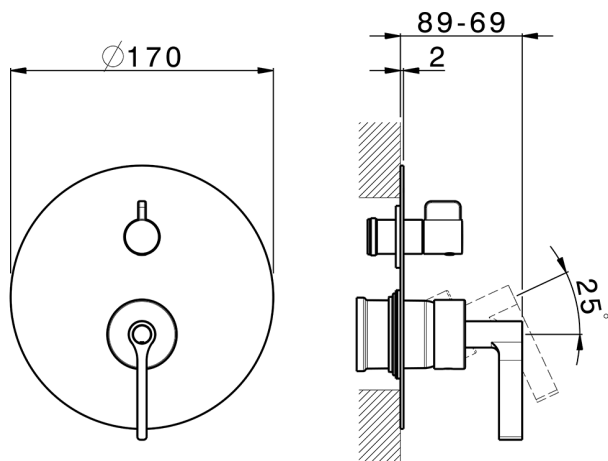

Exposed part for concealed S.L.bath-shower valve GRACE_GC002300

MODEL **GC002300**

Exposed part for concealed S.L.bath-shower valve, 2-Way rotating diverter, without concealed part, for items Easy-Box ZA000230

AVAILABLE FINISHINGS

- **21** 21 Chrome
- **2F** 2F Brushed Nickel
- **2W** 2W Brushed Gold
- **5H** 5H Dark Brass Brushed
- **5L** 5L Brushed Black Titanium
- **6T** 6T Chrome/Matt Black

CHARACTERISTICS

Installation **Concealed**
Required concealed parts **ZA000230**

2025-01-02