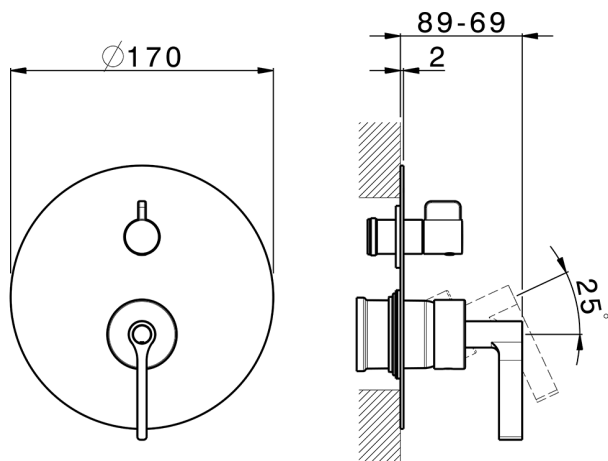

Exposed part for concealed S.L.bath-shower valve GRACE_GC002300

MODEL **GC002300**

Exposed part for concealed S.L.bath-shower valve, 2-Way rotating diverter, without concealed part, for items Easy-Box ZA000230

AVAILABLE FINISHINGS

- **21** 21 Chrome
- **2F** 2F Brushed Nickel
- **2W** 2W Brushed Gold
- **5H** 5H Dark Brass Brushed
- **5L** 5L Brushed Black Titanium
- **6T** 6T Chrome/Matt Black

CHARACTERISTICS

Installation **Concealed**
Required concealed parts **ZA000230**

2025-01-05