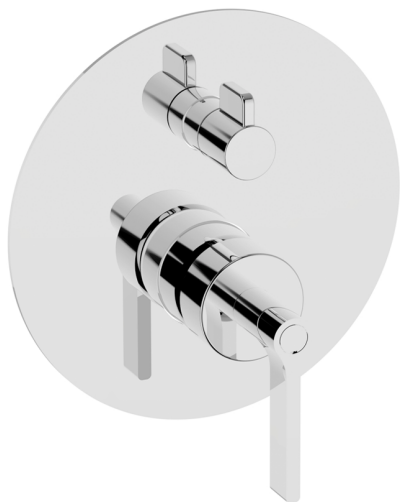

Exposed part for concealed S.L.bath-shower valve GRACE_GC002300

MODEL **GC002300**

Exposed part for concealed S.L.bath-shower valve, 2-Way rotating diverter, without concealed part, for items Easy-Box ZA000230

AVAILABLE FINISHINGS

- **21** 21 Chrome
- **2F** 2F Brushed Nickel
- **2W** 2W Brushed Gold
- **5H** 5H Dark Brass Brushed
- **5L** 5L Brushed Black Titanium
- **6T** 6T Chrome/Matt Black

CHARACTERISTICS

Installation **Concealed**
Required concealed parts **ZA000230**

2025-01-05