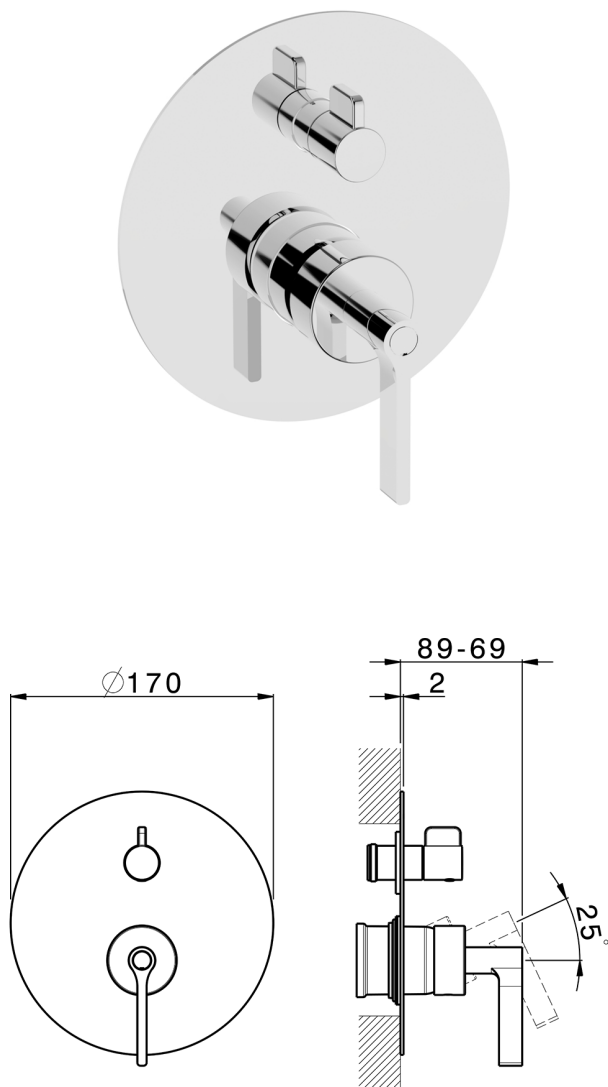

Exposed part for concealed S.L.bath-shower valve GRACE_GC002300

MODEL **GC002300**

Exposed part for concealed S.L.bath-shower valve, 2-Way rotating diverter, without concealed part, for items Easy-Box ZA000230

AVAILABLE FINISHINGS

- **21** 21 Chrome
- **2F** 2F Brushed Nickel
- **2W** 2W Brushed Gold
- **5H** 5H Dark Brass Brushed
- **5L** 5L Brushed Black Titanium
- **6T** 6T Chrome/Matt Black

CHARACTERISTICS

Installation **Concealed**
Required concealed parts **ZA000230**

2025-01-05