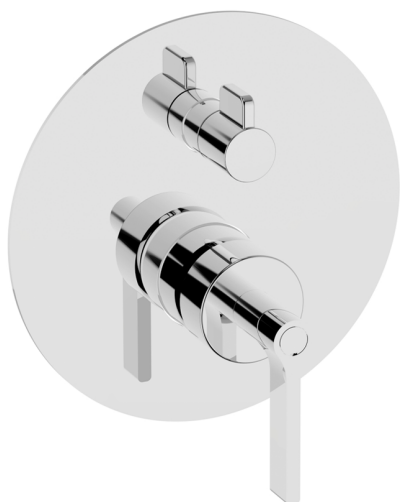

Exposed part for concealed S.L.bath-shower valve GRACE_GC002300

MODEL **GC002300**

Exposed part for concealed S.L.bath-shower valve, 2-Way rotating diverter, without concealed part, for items Easy-Box ZA000230

AVAILABLE FINISHINGS

- **21** 21 Chrome
- **2F** 2F Brushed Nickel
- **2W** 2W Brushed Gold
- **5H** 5H Dark Brass Brushed
- **5L** 5L Brushed Black Titanium
- **6T** 6T Chrome/Matt Black

CHARACTERISTICS

Installation **Concealed**
Required concealed parts **ZA000230**

2025-01-05